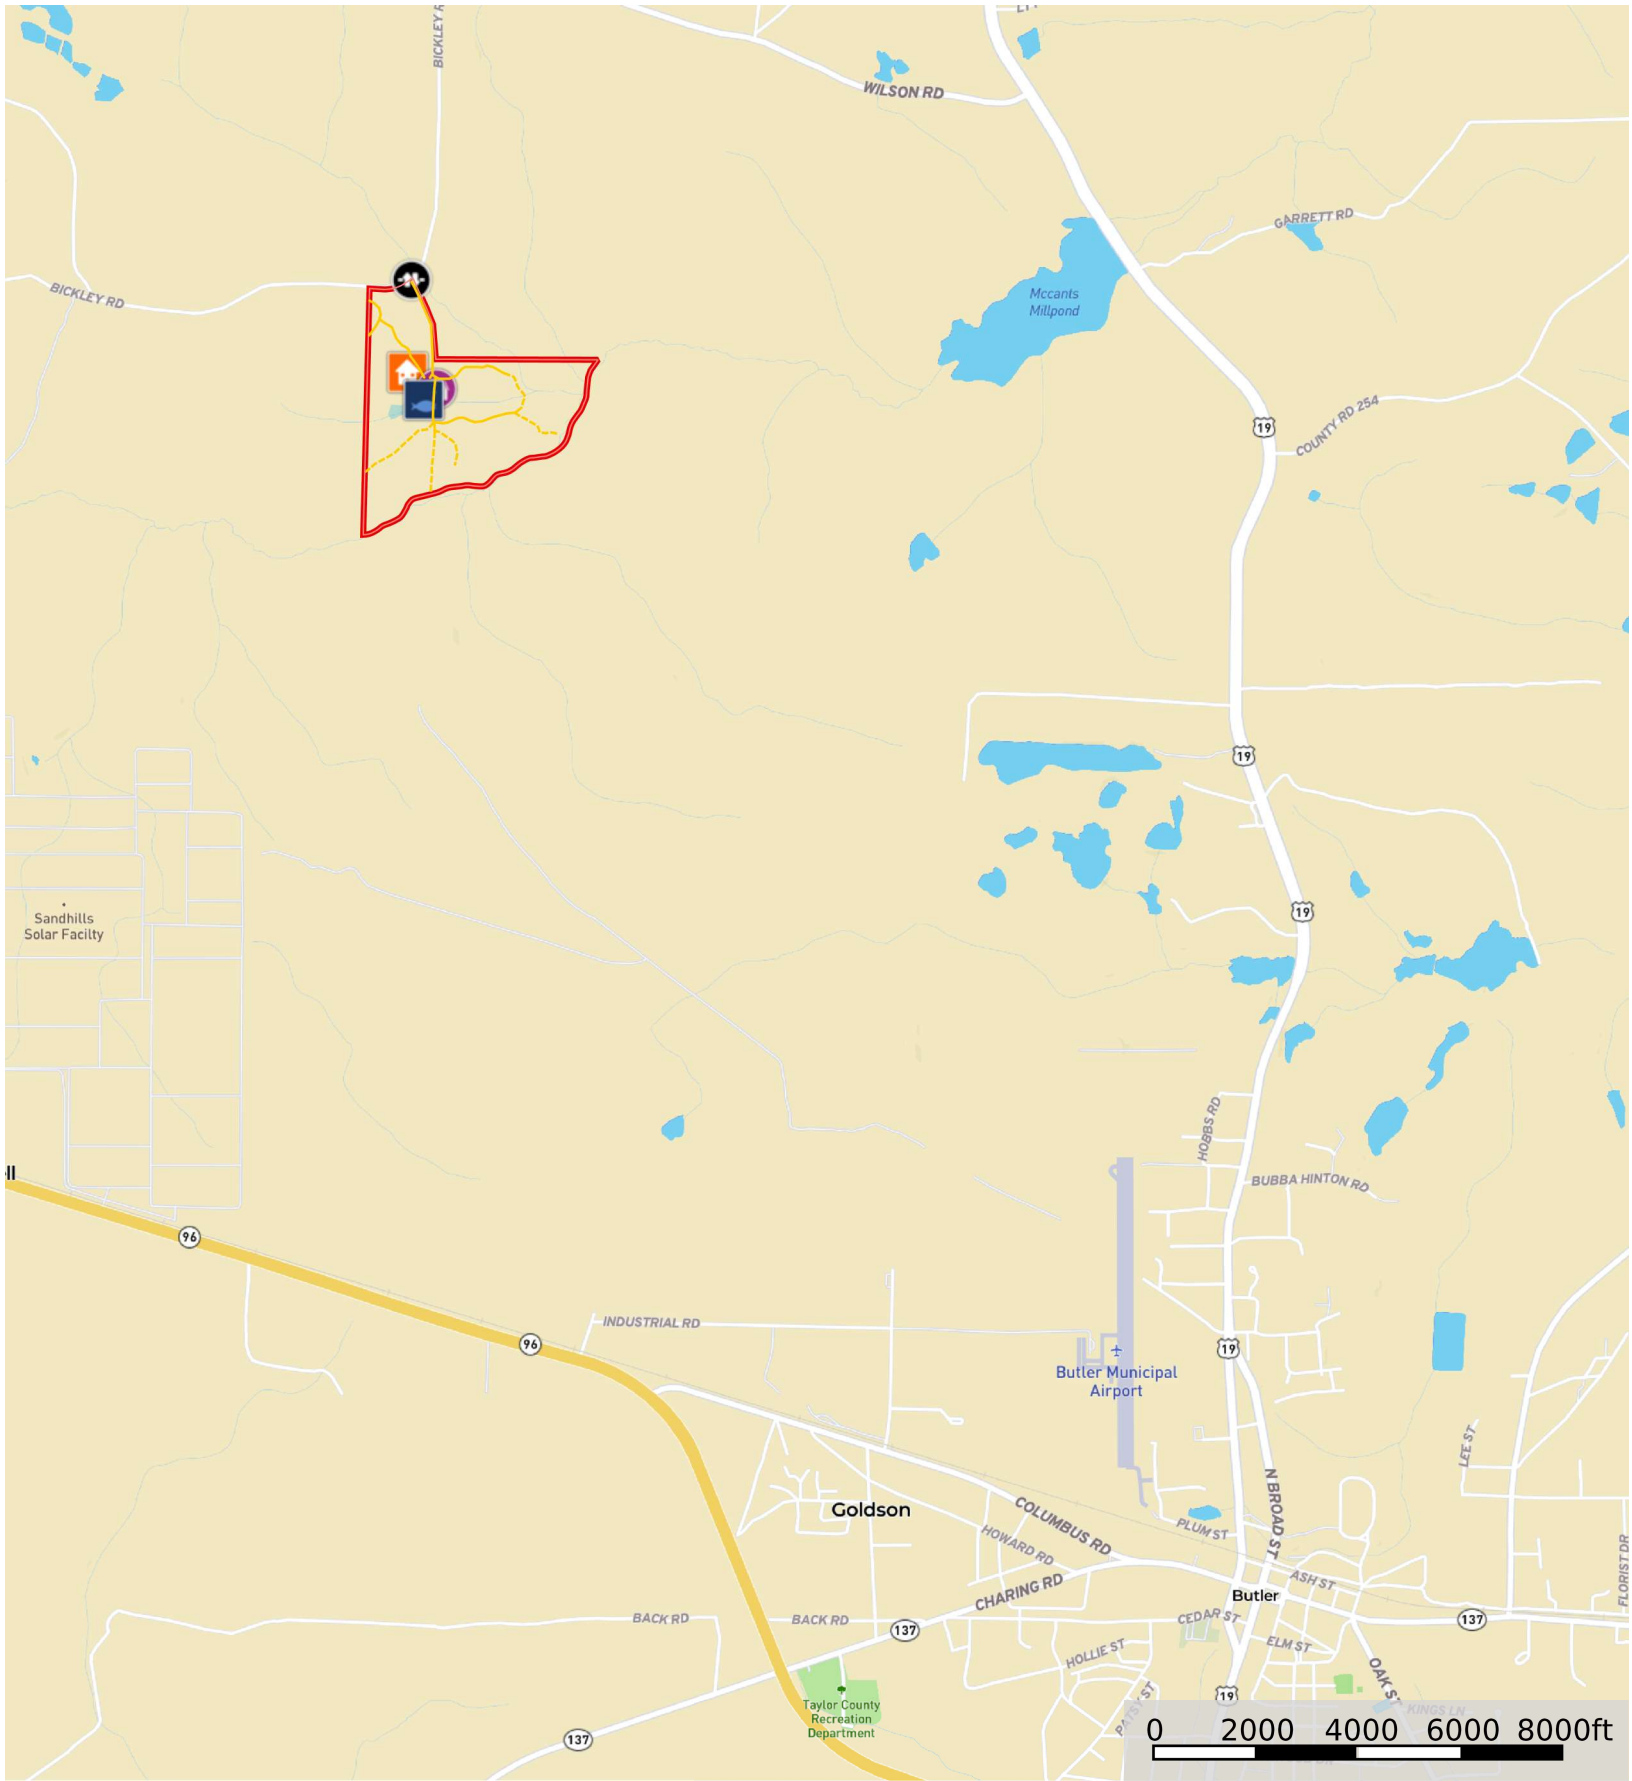

# Patsiliga Creek

Taylor County, Georgia, 194.36 AC +/-

- House
- Gate
- Barn
- Pier
- Pond / Tank
- Boundary
- Primary Road
- Road / Trail