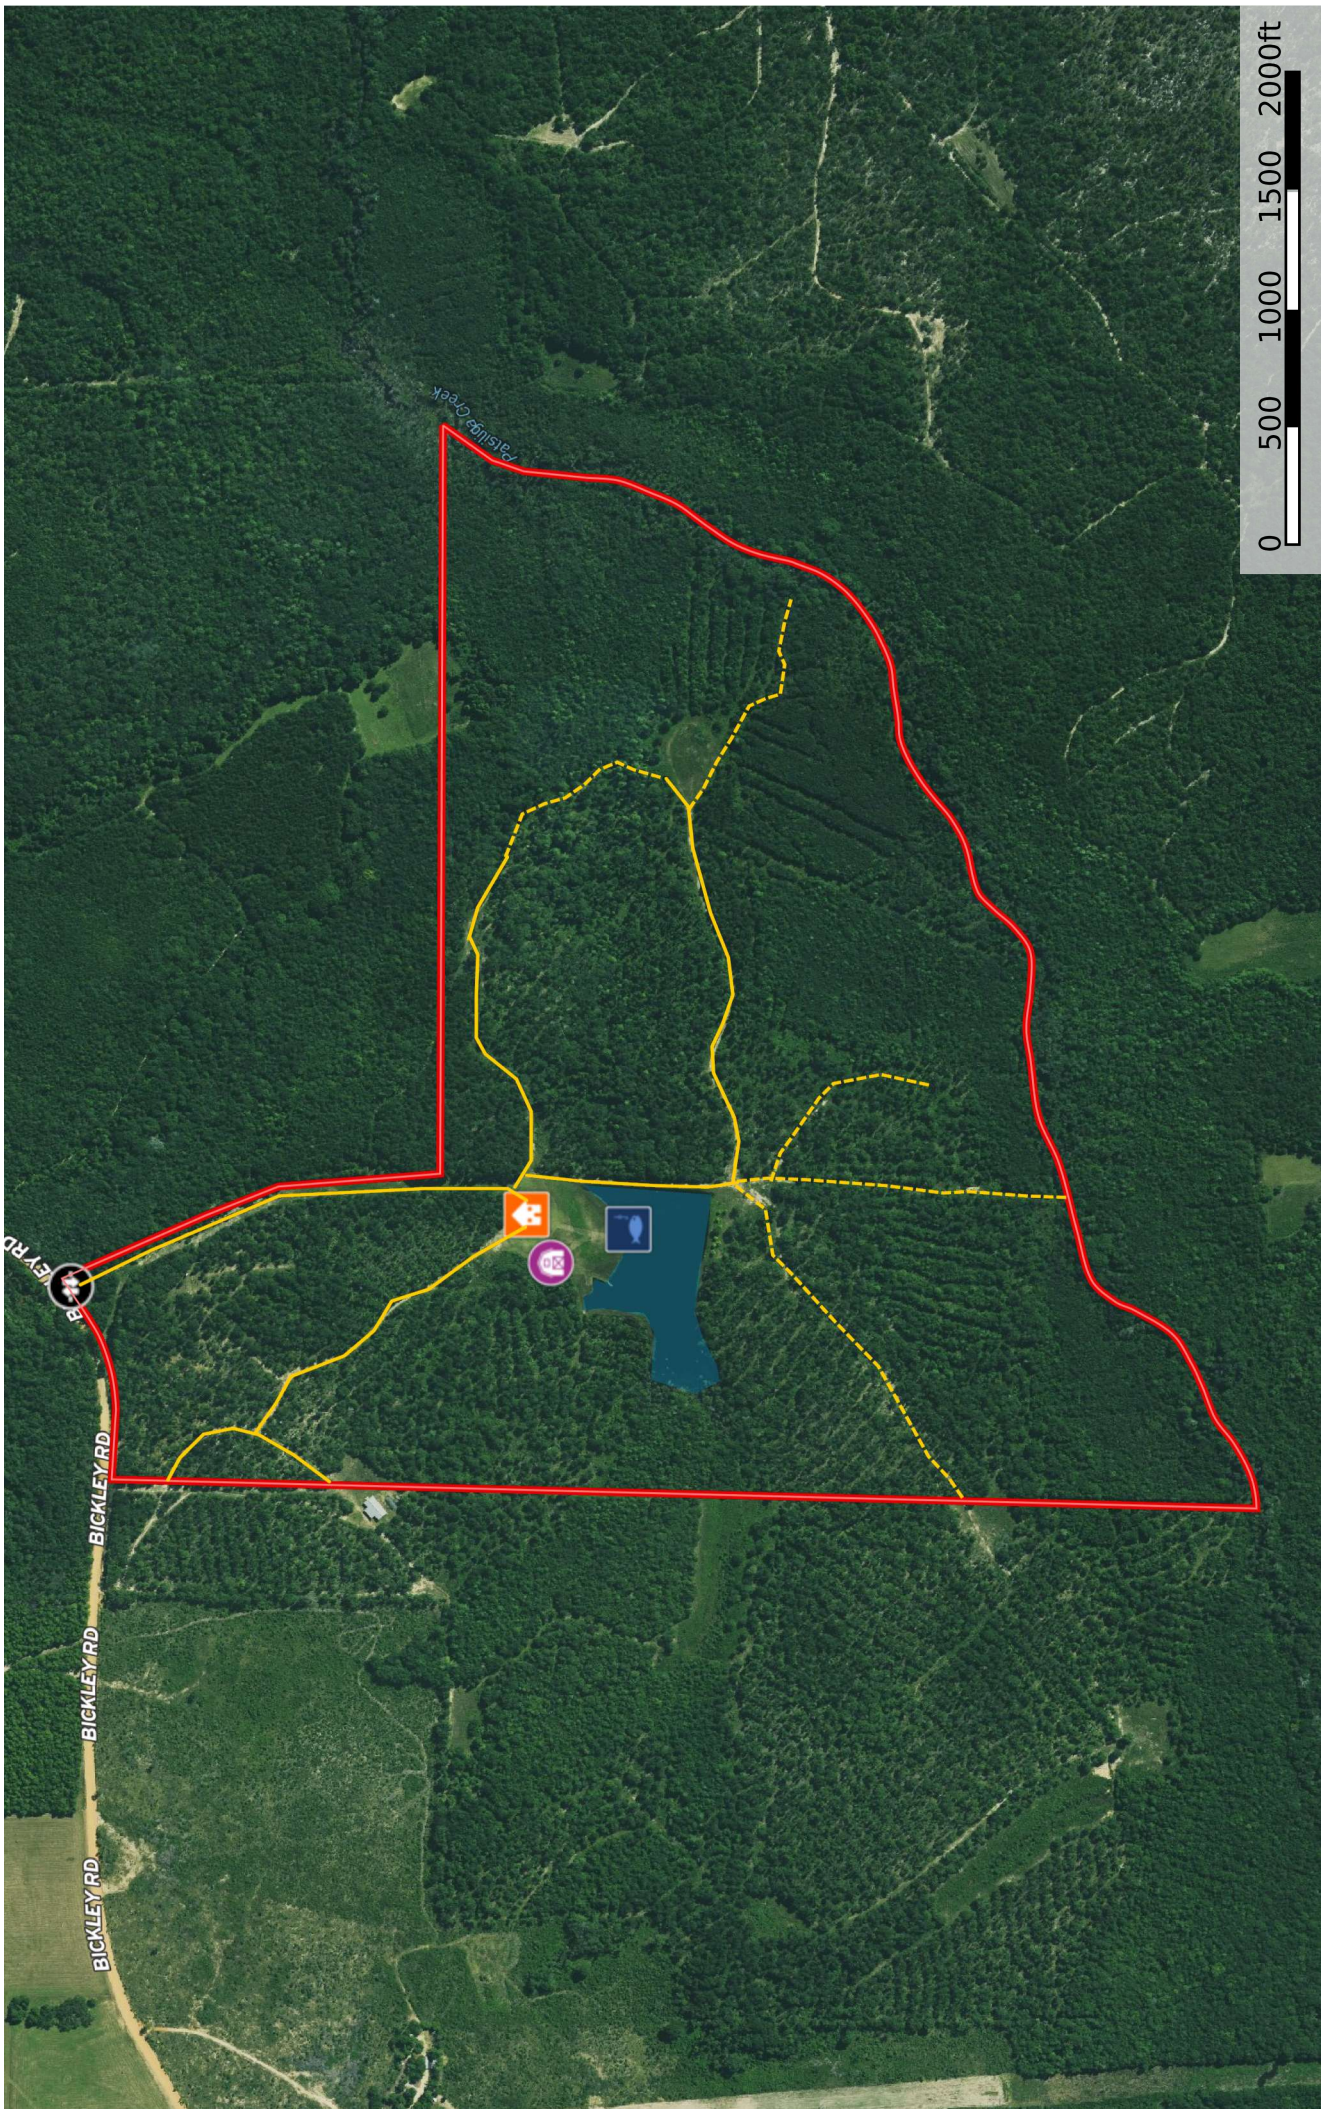

# Patsiliga Creek

Taylor County, Georgia, 194.36 AC +/-

- House
- Barn
- Gate
- Pier
- Pond / Tank
- Boundary
- Primary Road
- Road / Trail