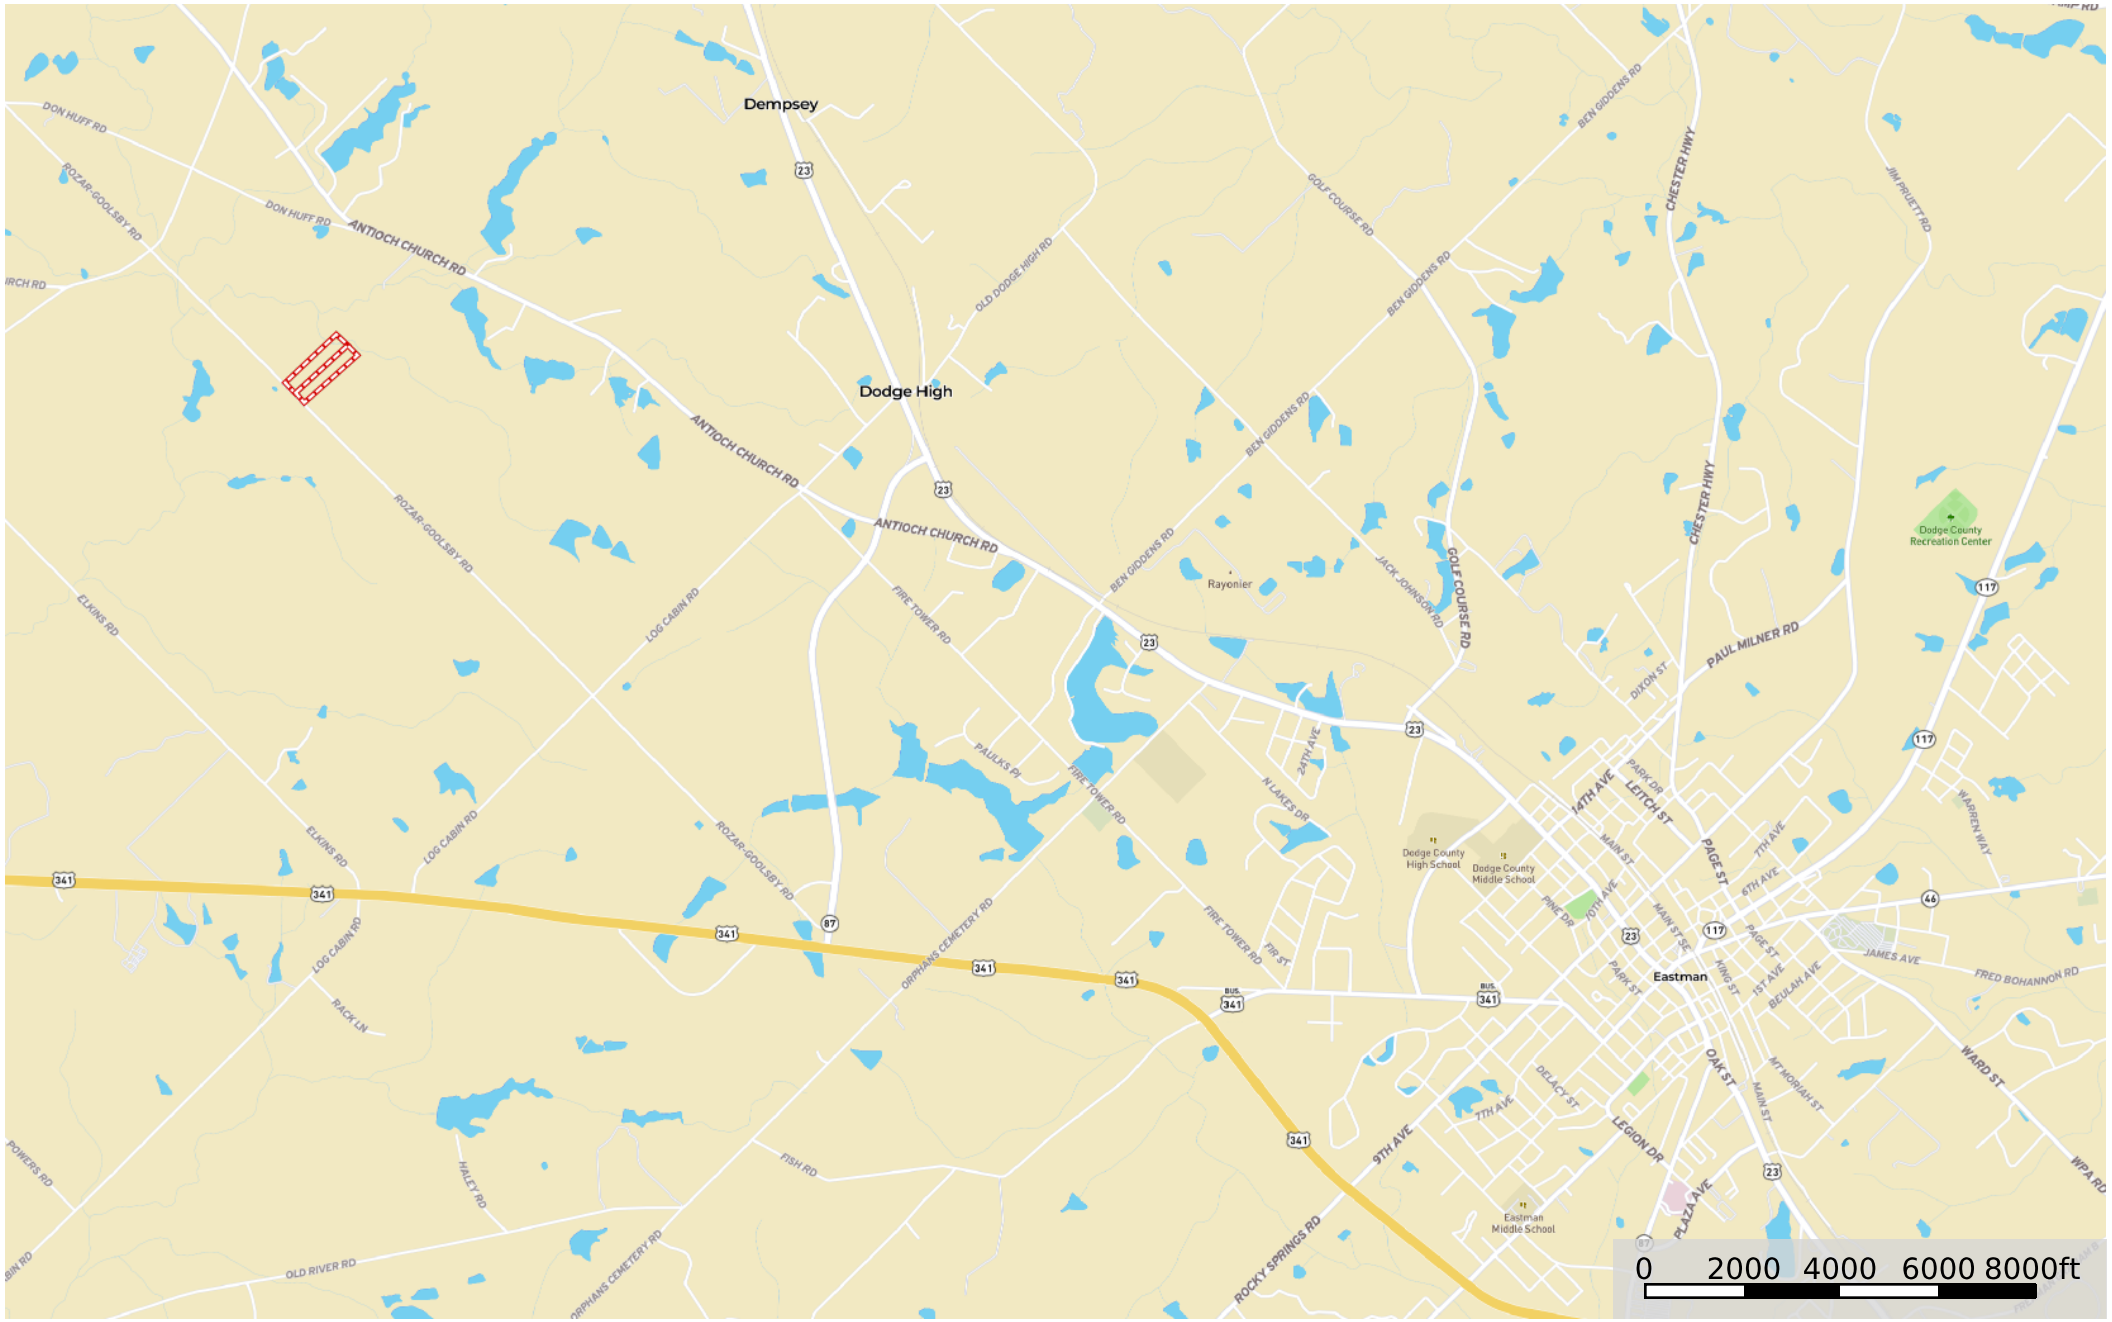

Rozar Farms

Dodge County, Georgia, 10 AC +/-

 Boundary