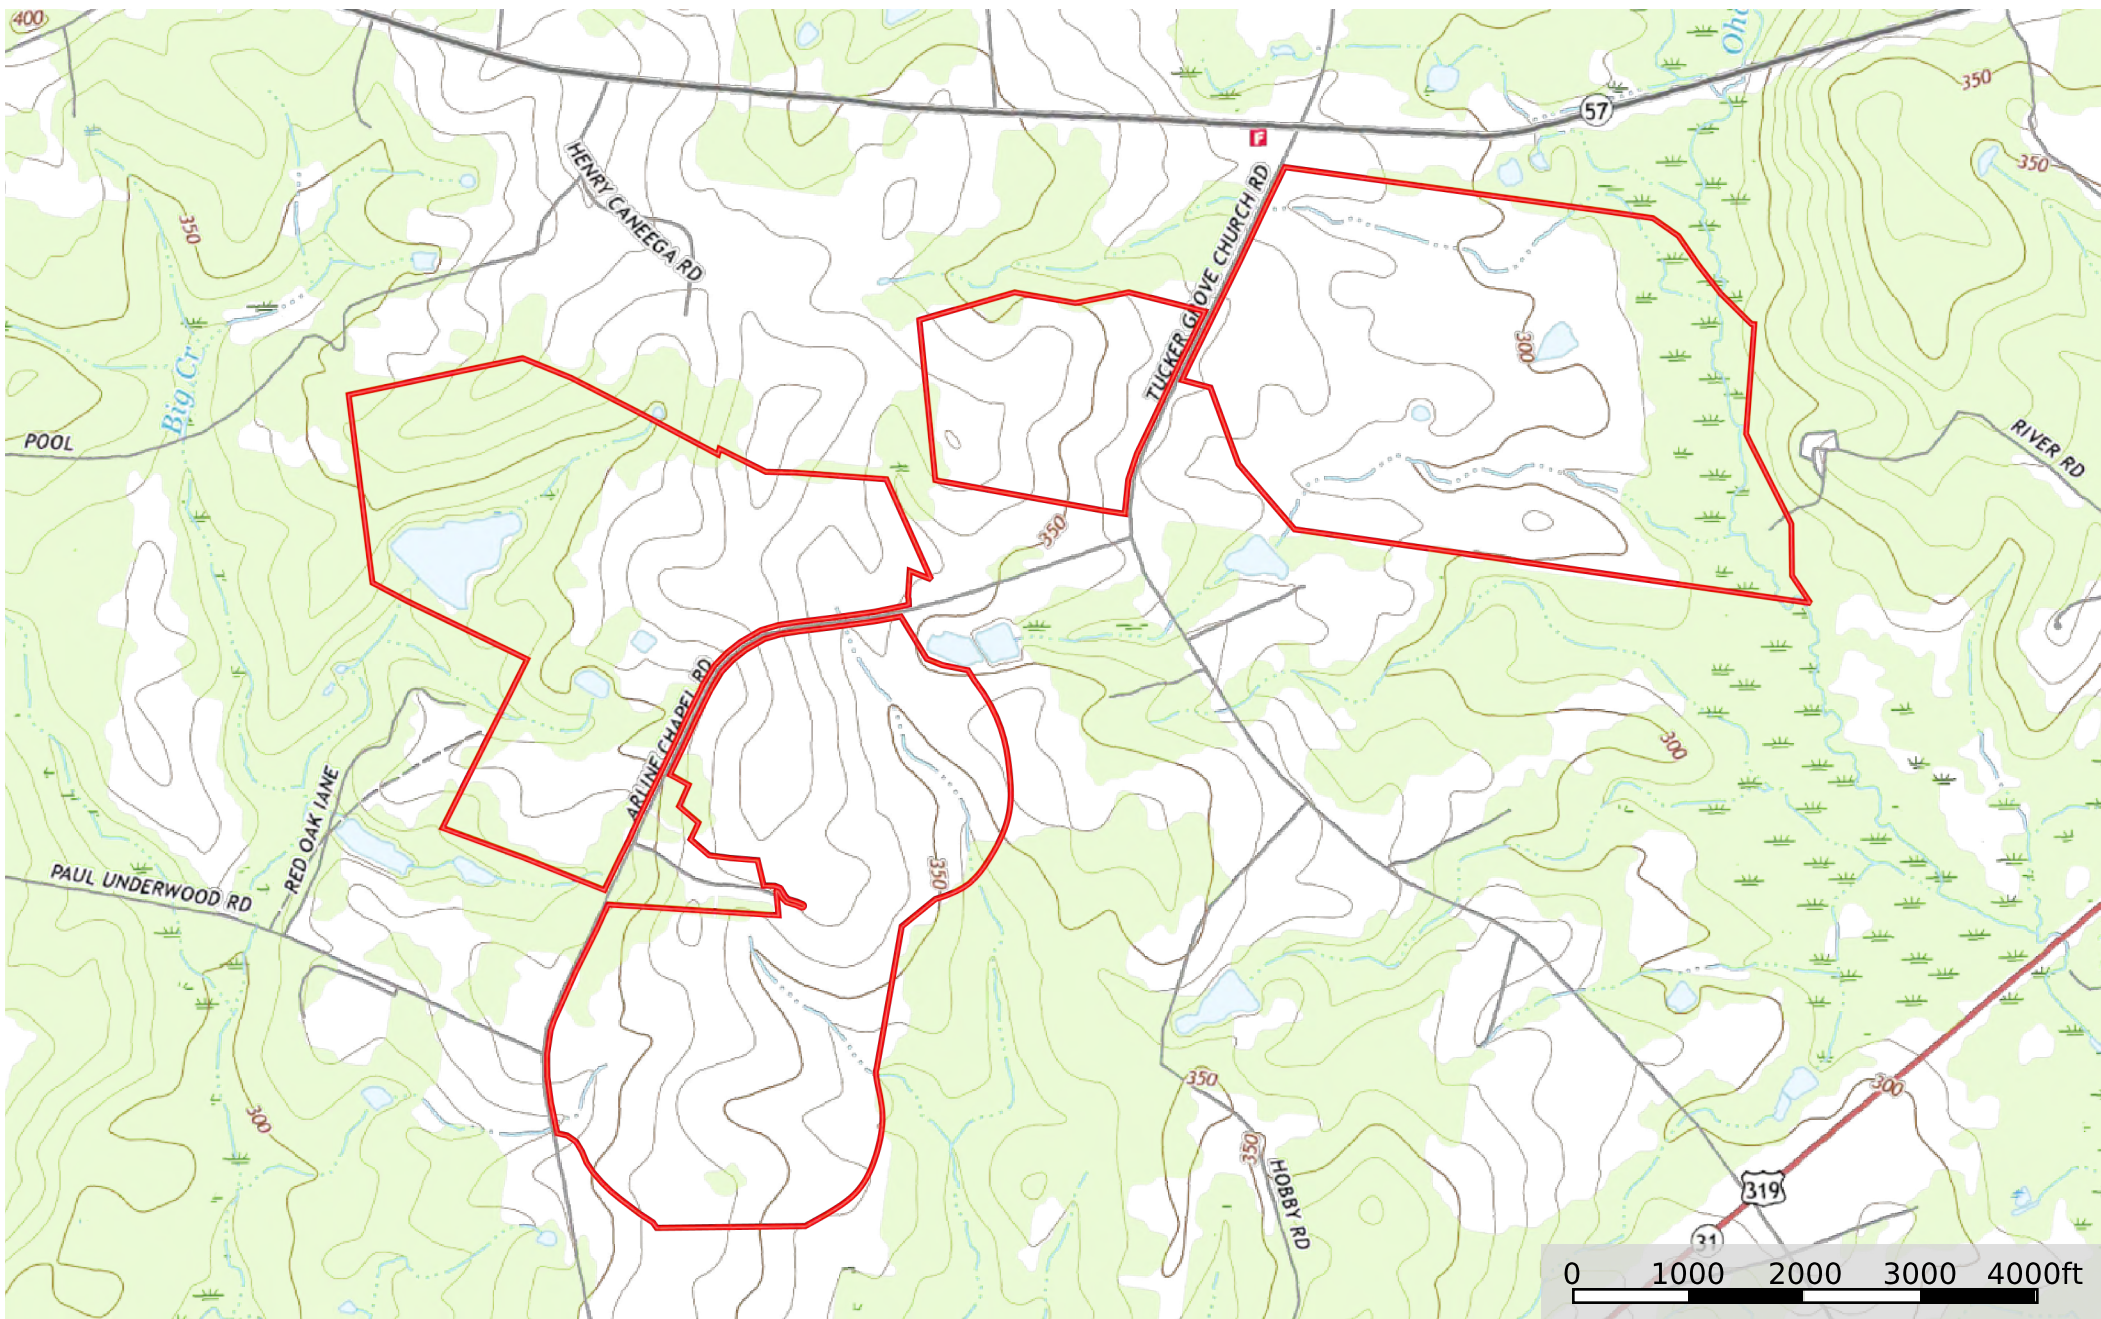

970+/- acs (Norfolk Farm) Arline Chapel Rd. & Tucker

Johnson County, Georgia, AC +/-

 Boundary