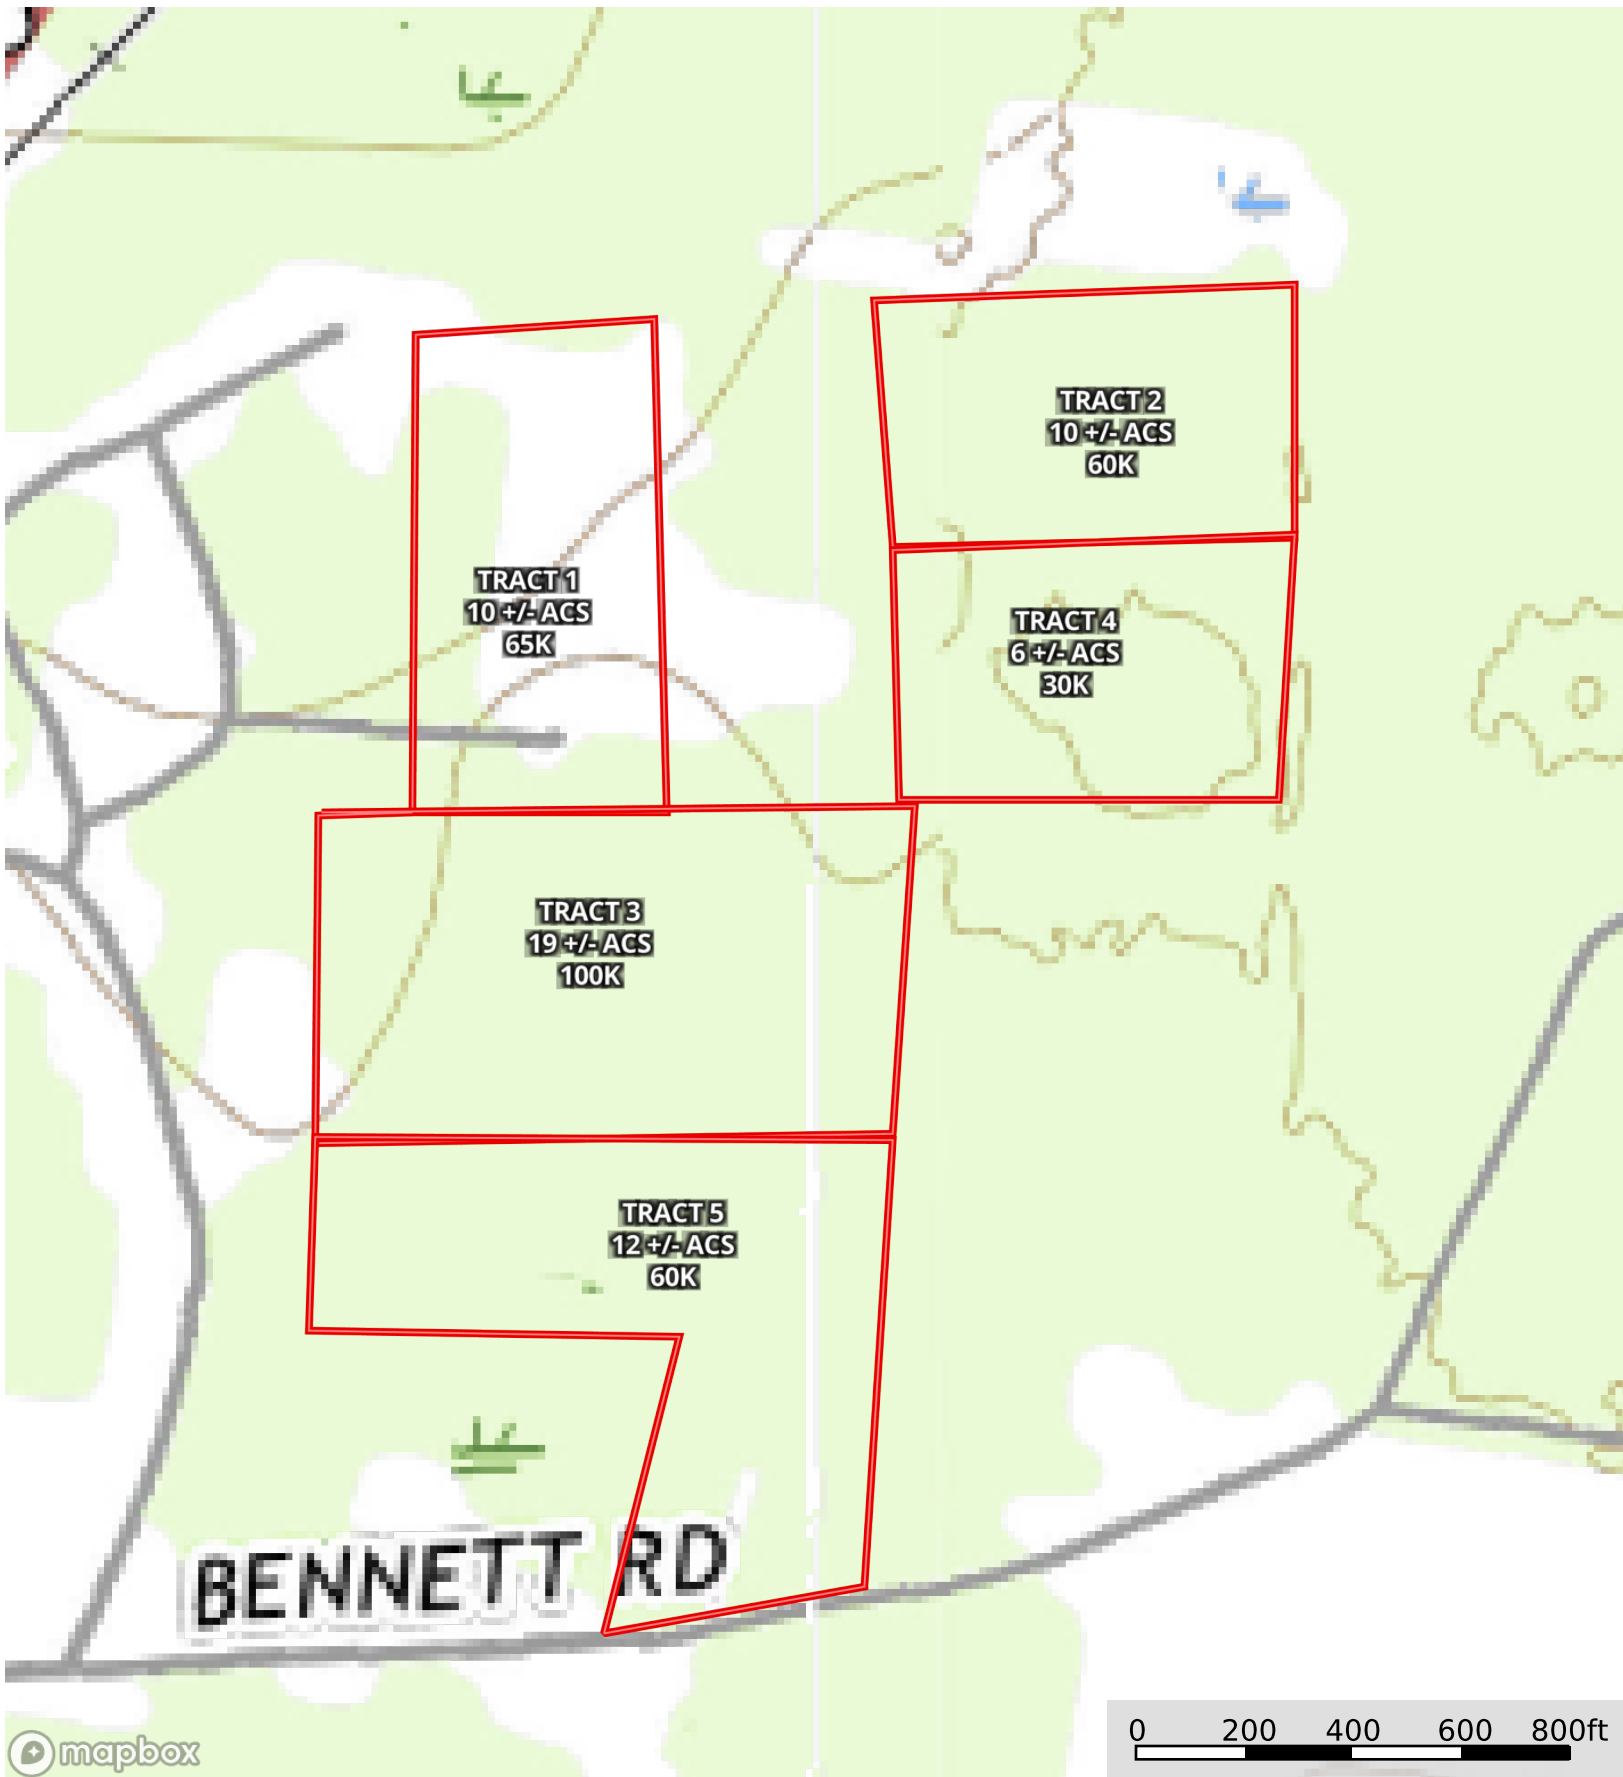

# SIKES TRACT - 1-5 - WAYNE COUNTY

Georgia, AC +/-

 Boundary