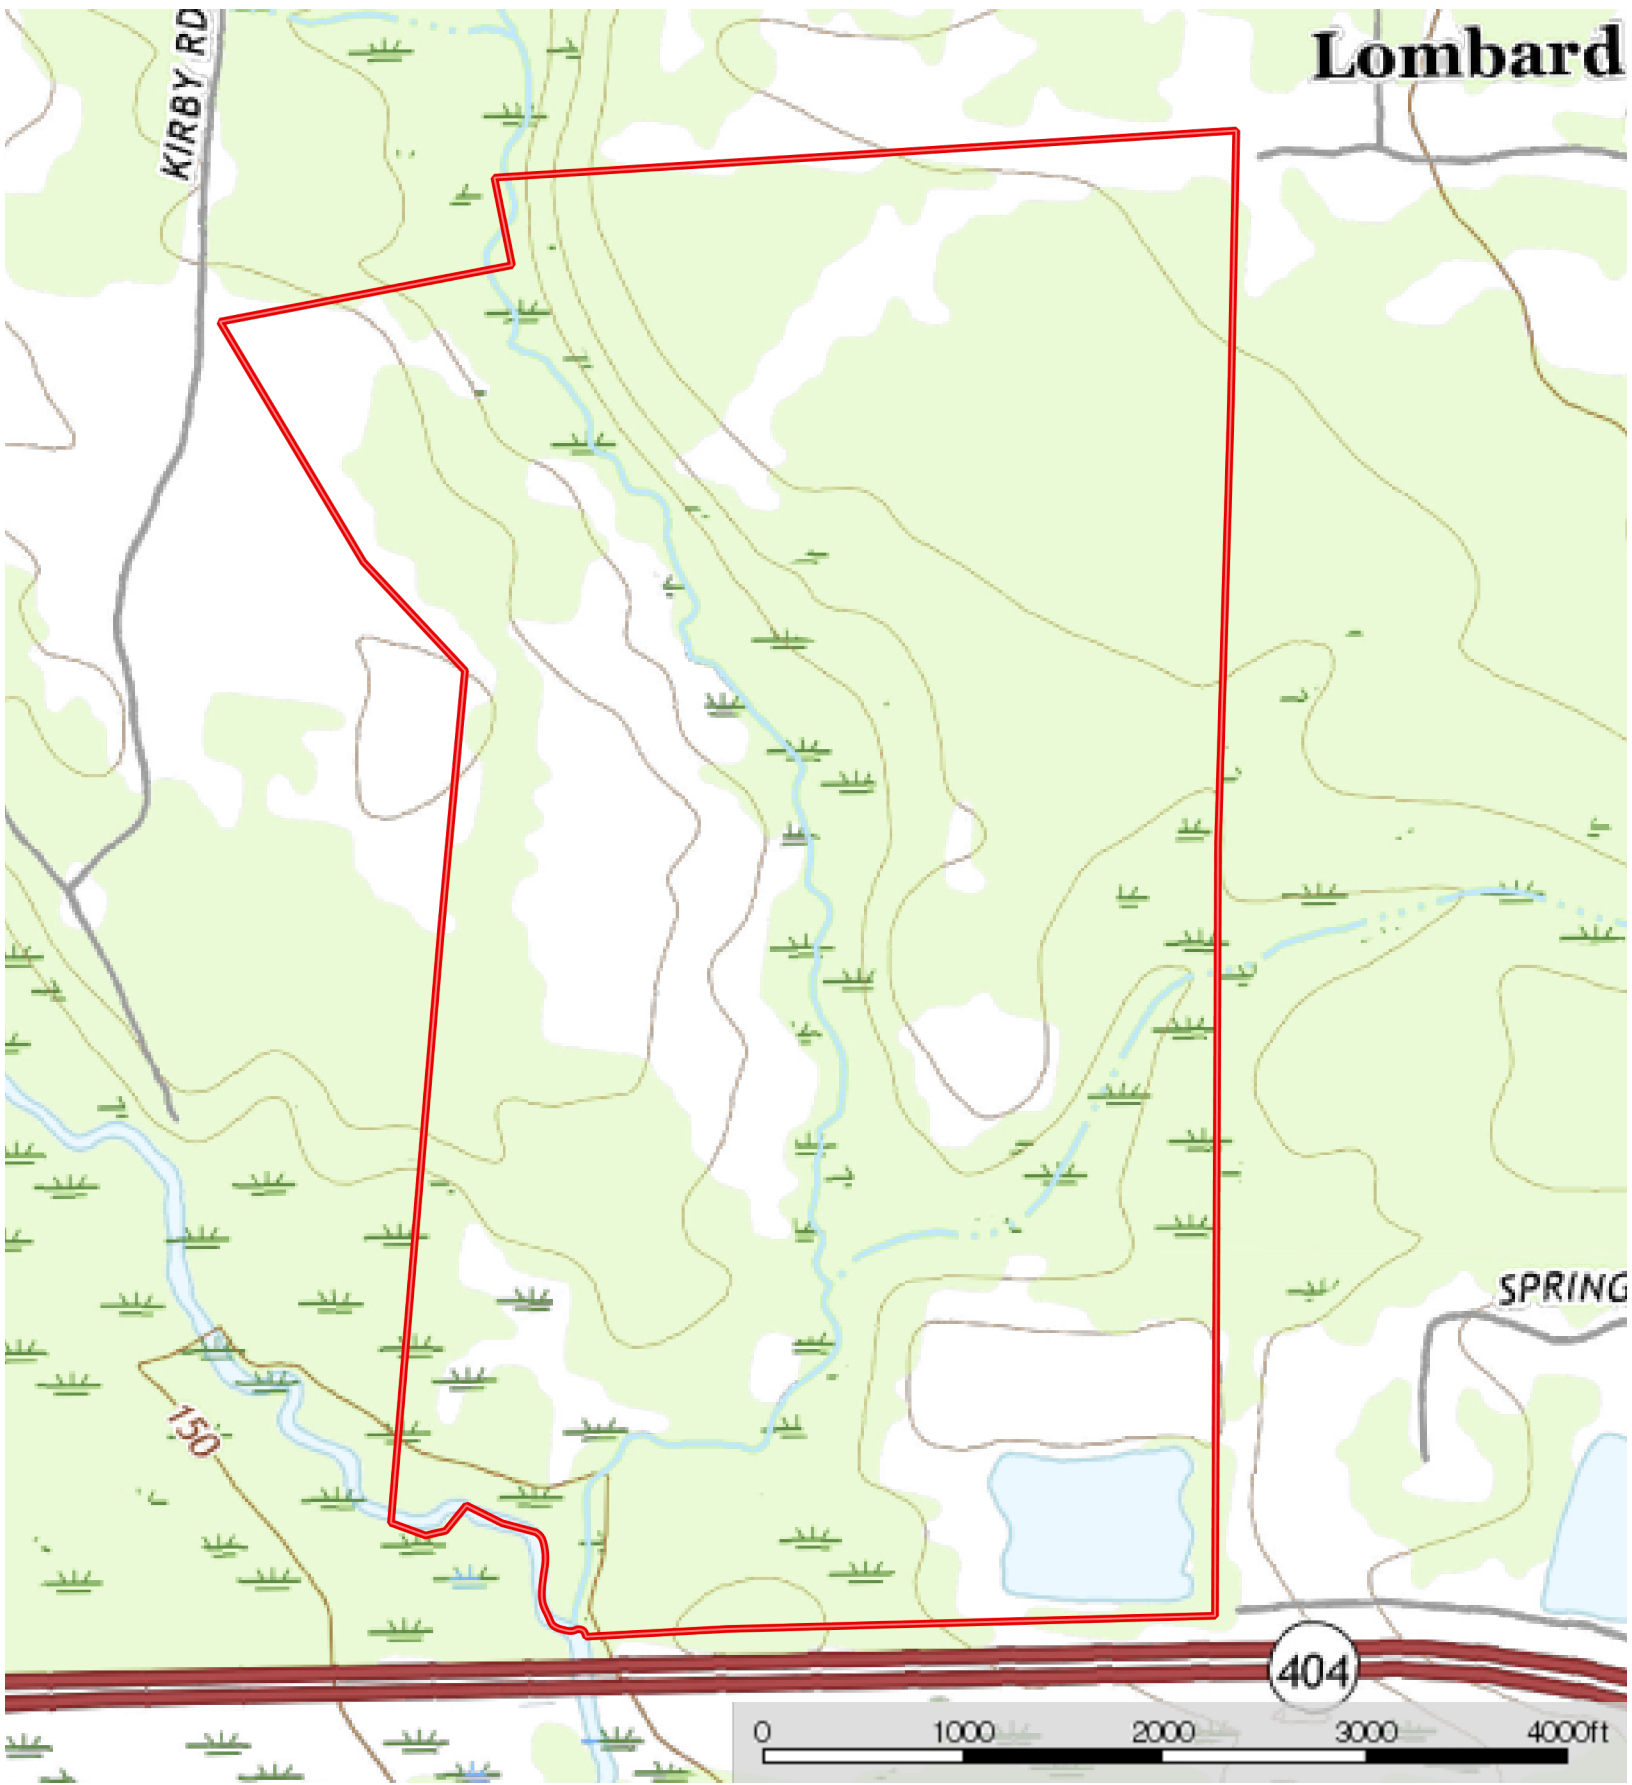

491+/- acres Rose Garden Rd. & I-16  
Emanuel County, Georgia, AC +/-

 Boundary