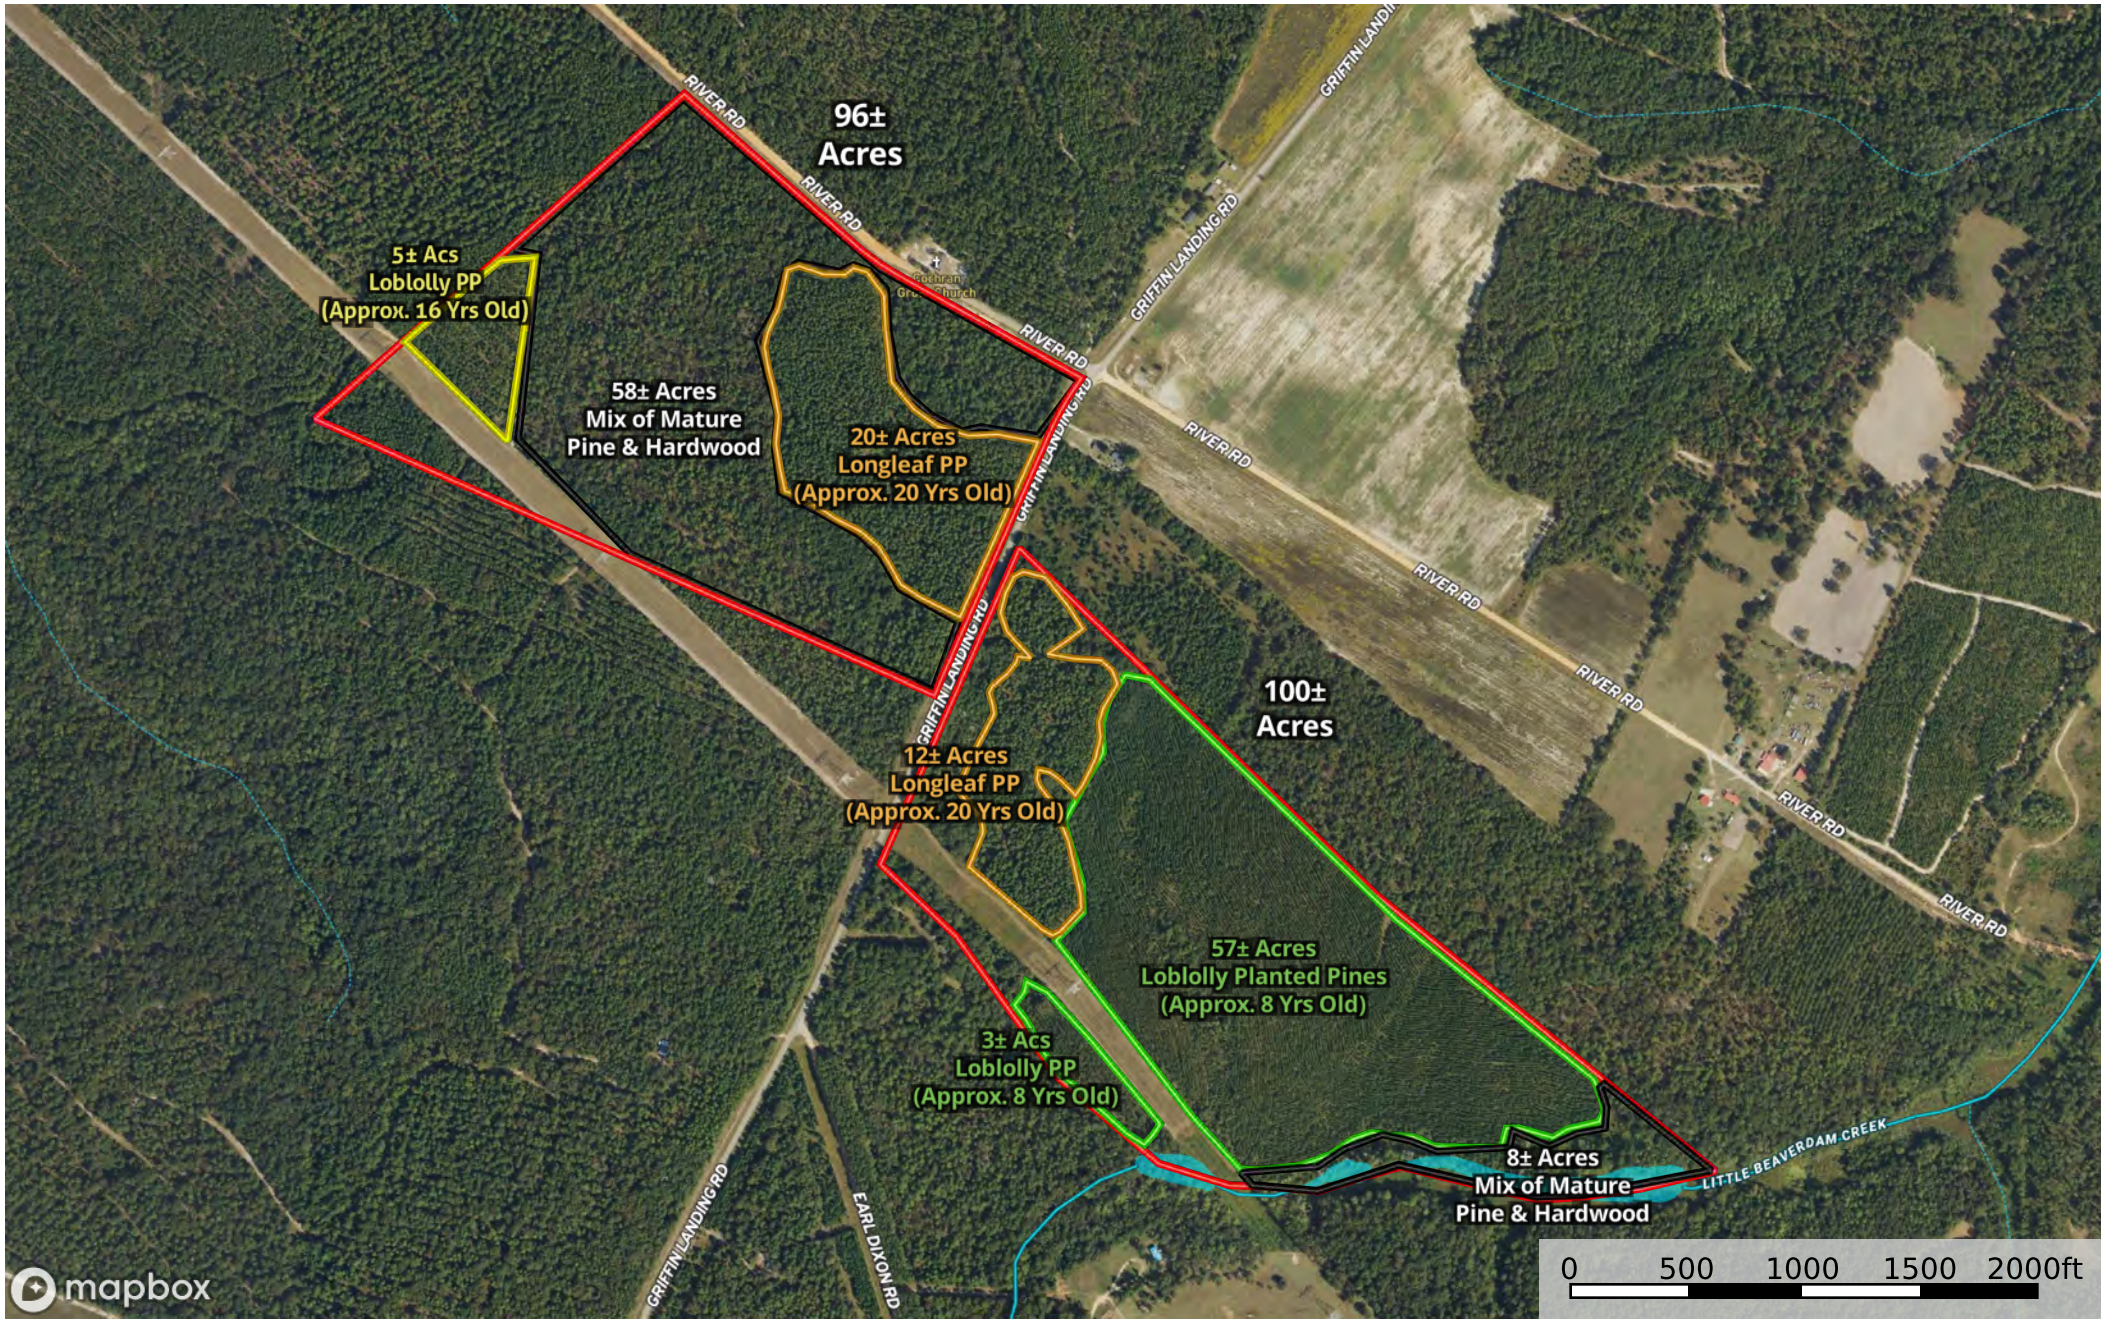

**183+/- acs Griffin Landing Rd. - Detailed Aerial**  
 Burke County, Georgia, 196 AC +/-

- ▭ Mature Pine & Hardwood
- ▭ Loblolly PP (Approx. 8 Yrs.)
- ▭ Loblolly PP (Approx. 16 Yr)
- ▭ Longleaf PP (Approx. 20)
- ▭ Boundary
- - - Stream, Intermittent
- River/Creek
- ▭ Water Body