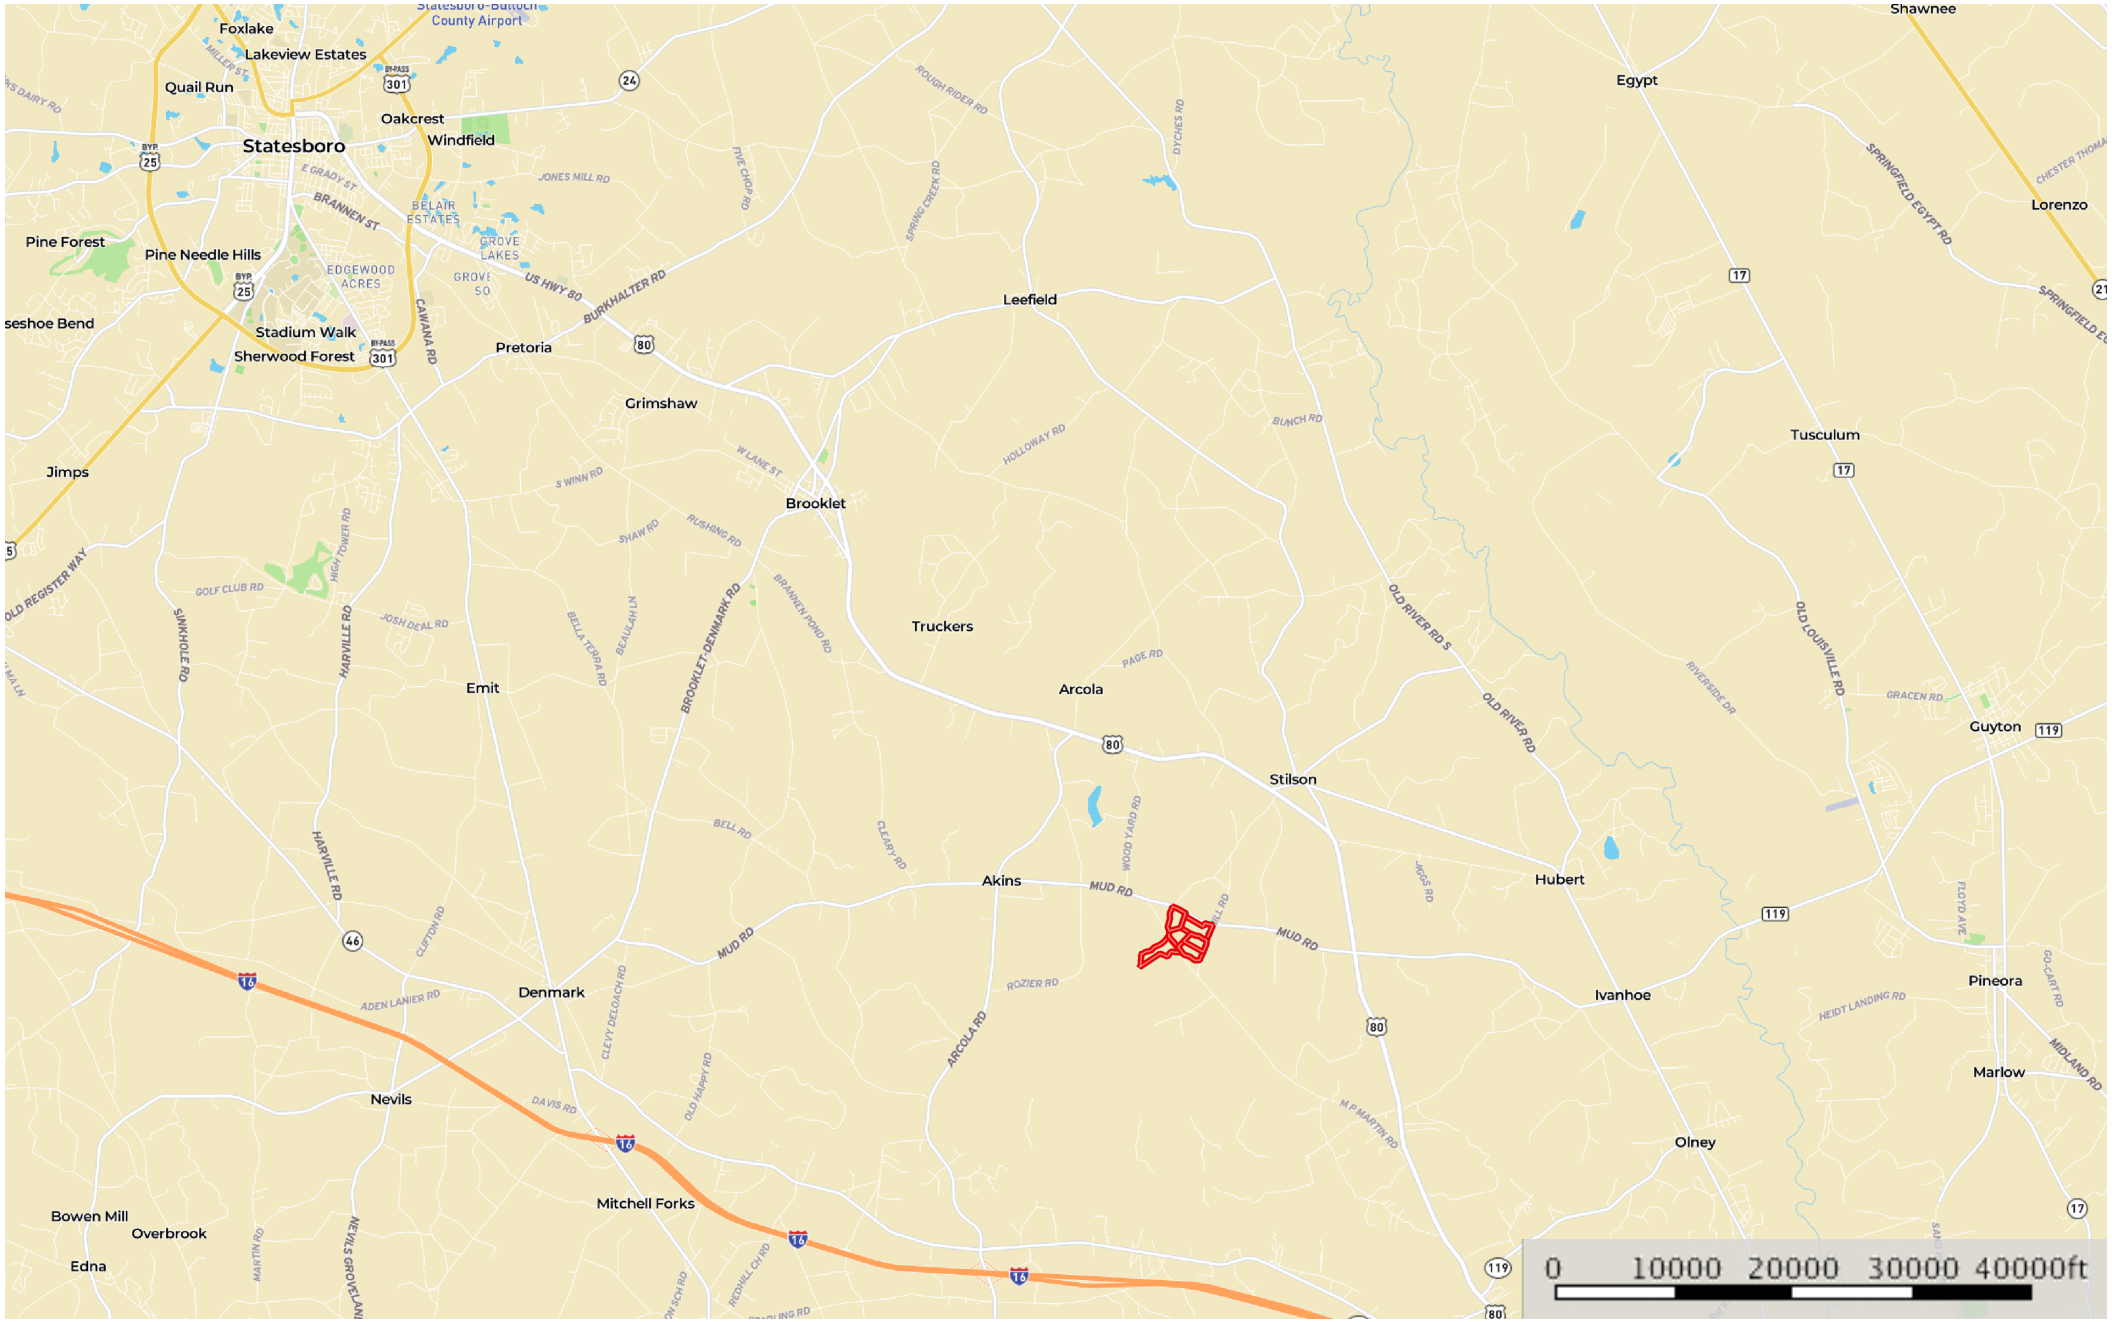

212+/- acres on MP Martin Rd. - Tracts 1-6

Bulloch County, Georgia, 212 AC +/-

 Boundary