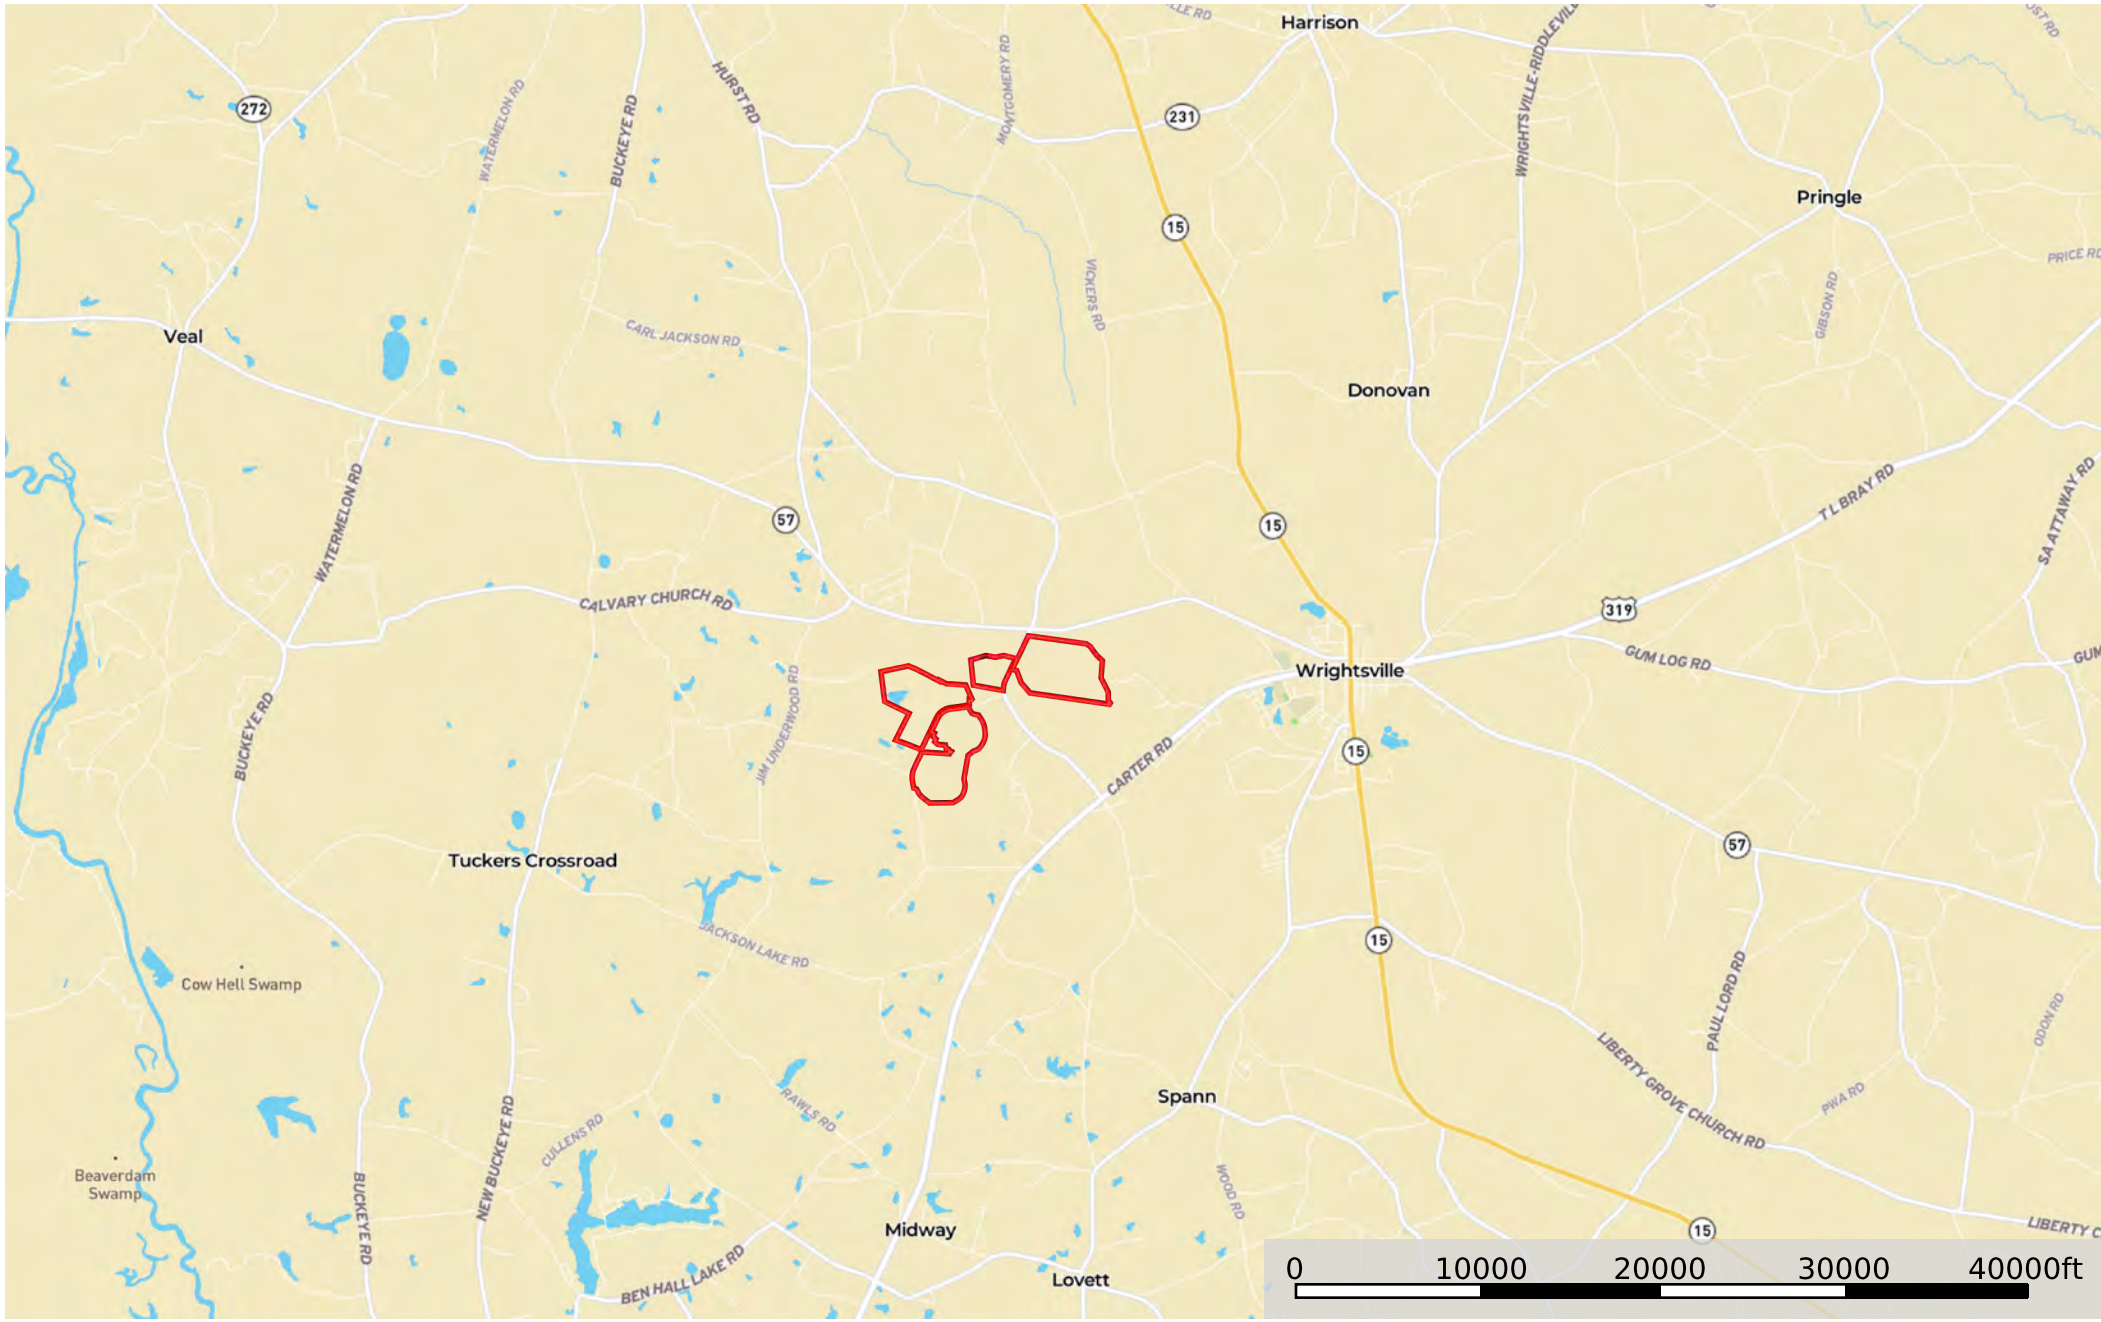

Norfolk Farm - 970+/- acs Arline Chapel Rd. & Tucker

Johnson County, Georgia, AC +/-

 Boundary