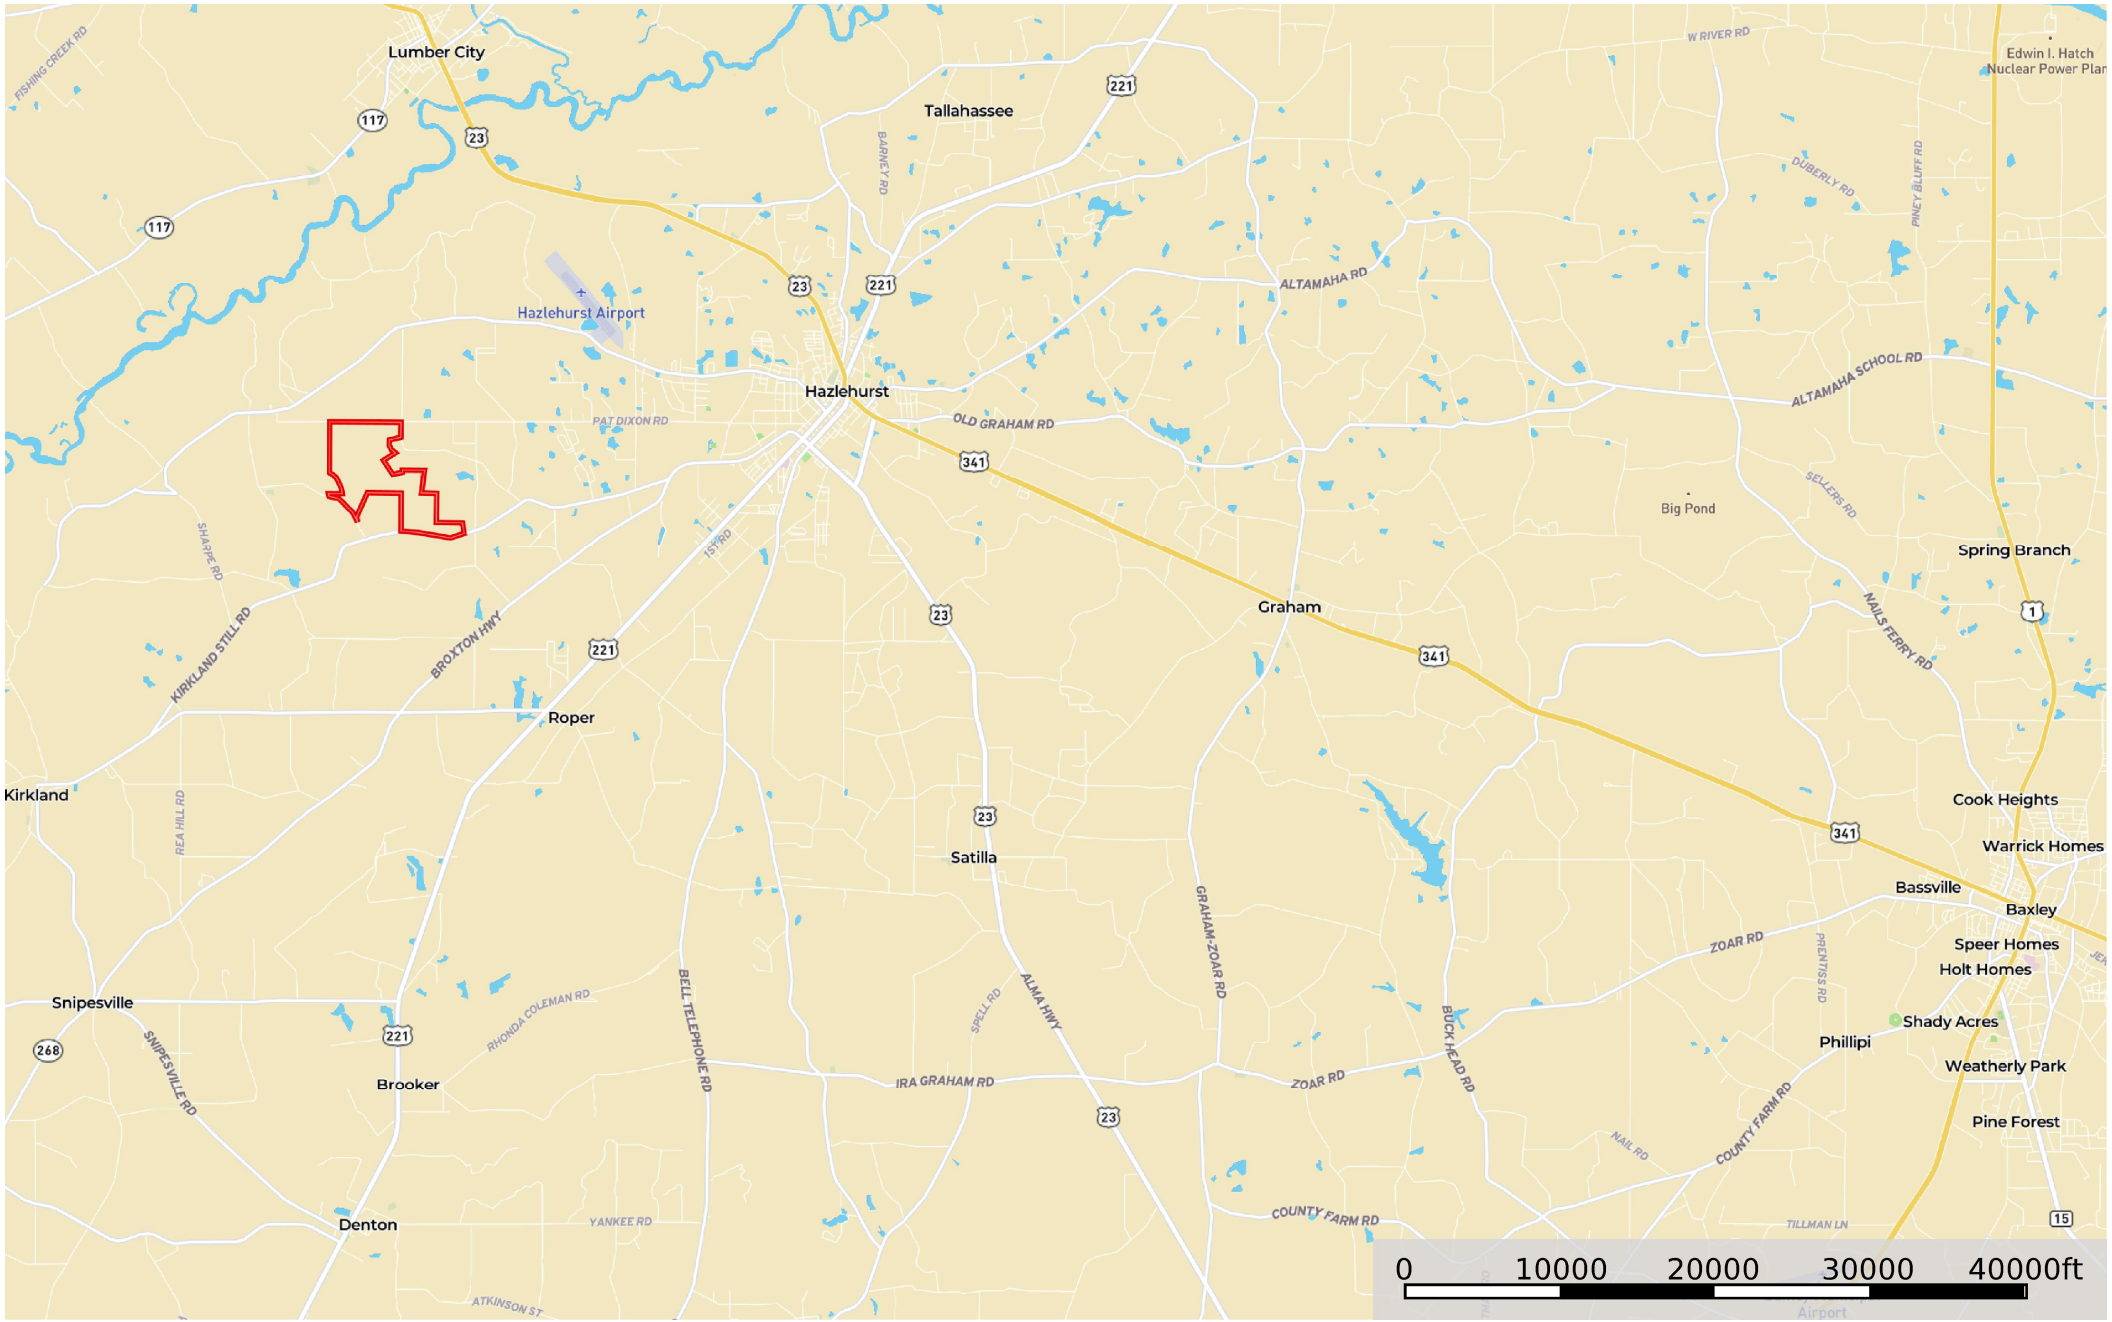

HILLTOP TIMBERLAND

Jeff Davis County, Georgia, 705 AC +/-

Boundary