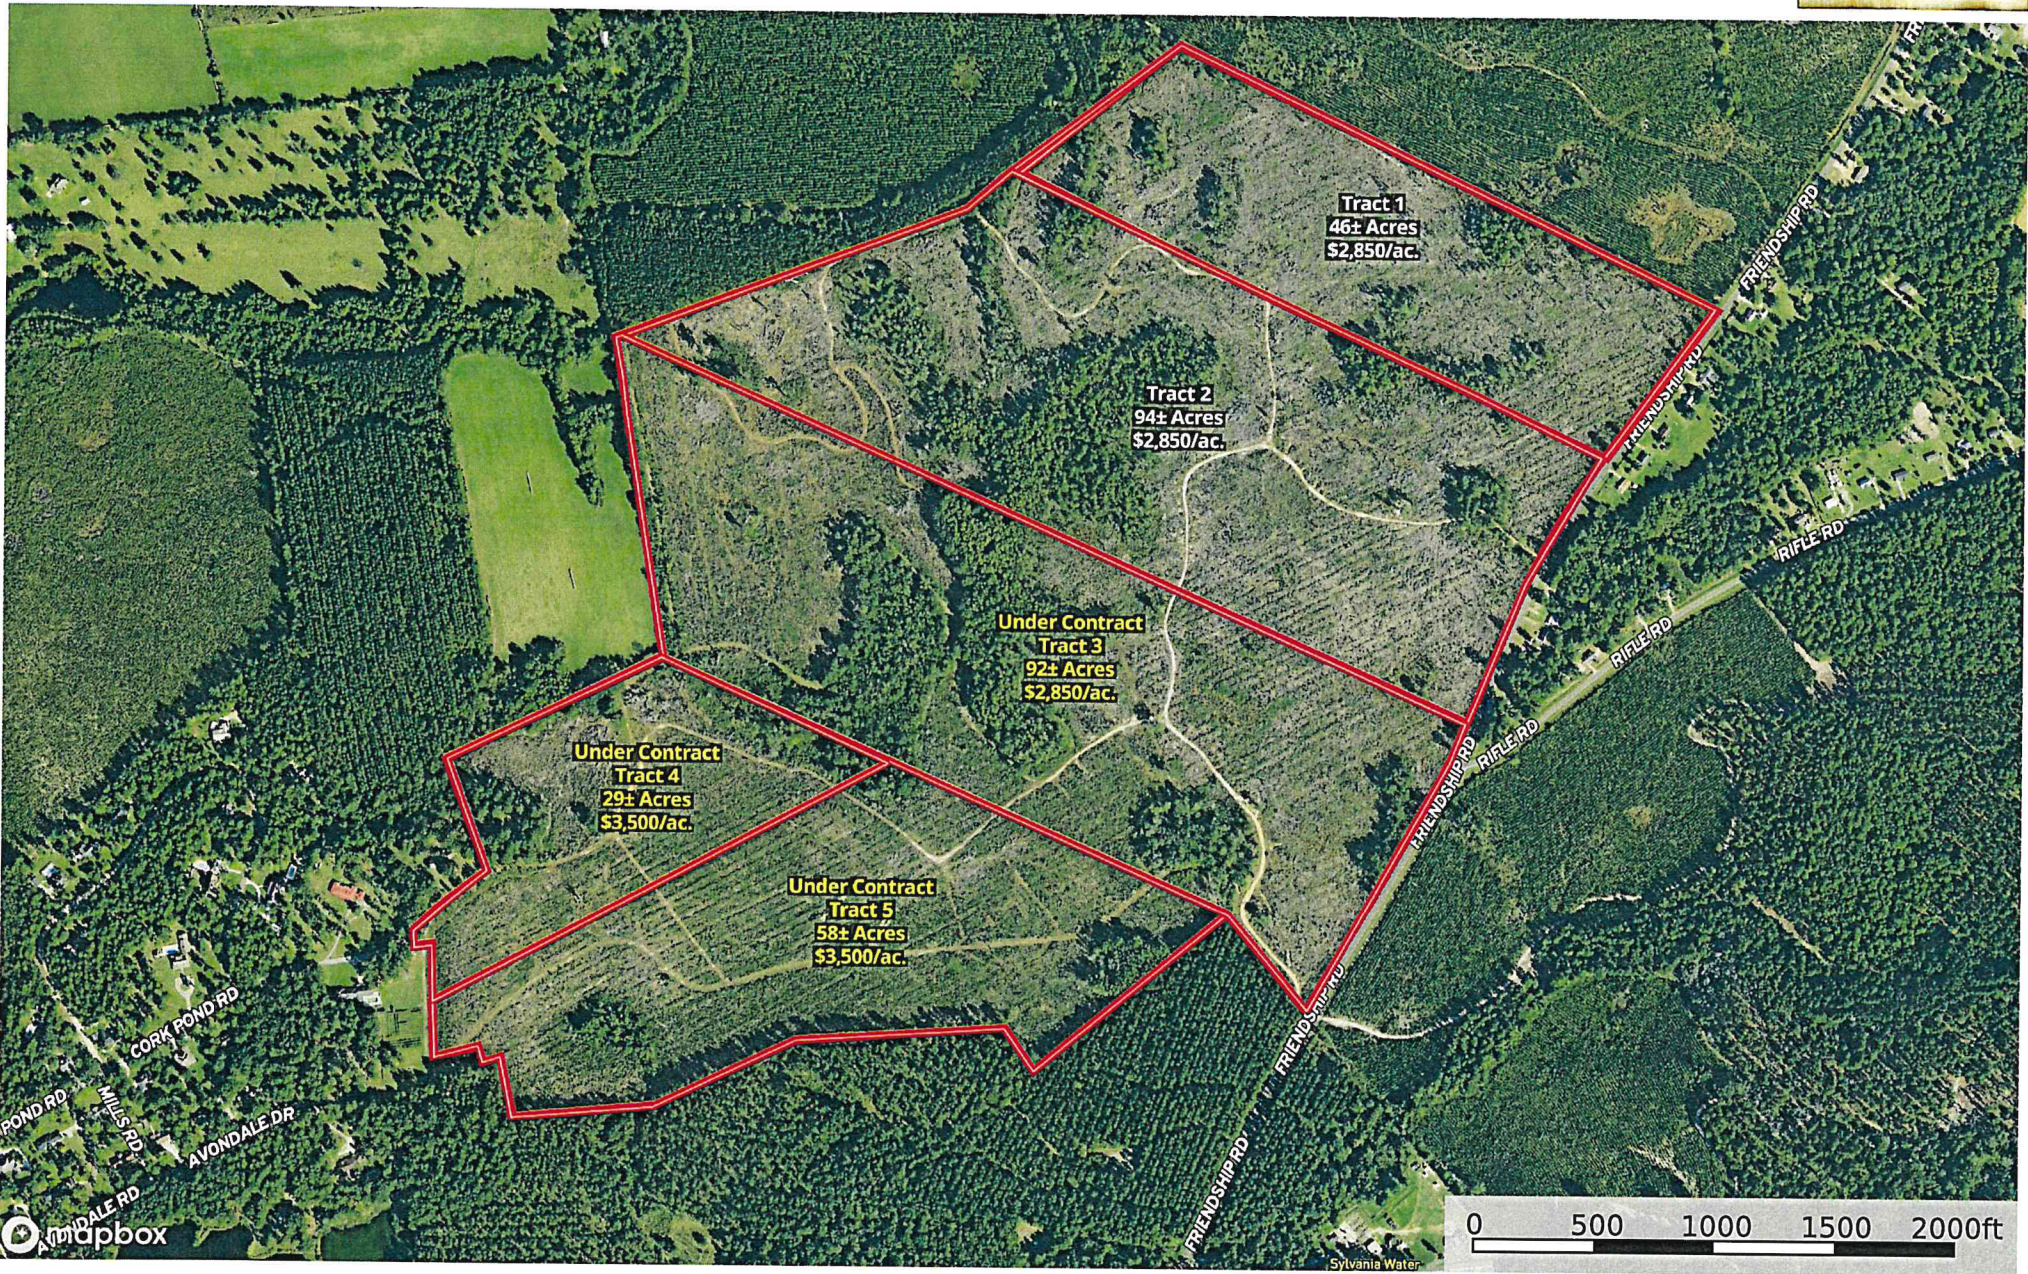

319+/- acres Friendship Rd & Cork Pond Rd. - Divided
Screven County, Georgia, AC +/-

Boundary 1