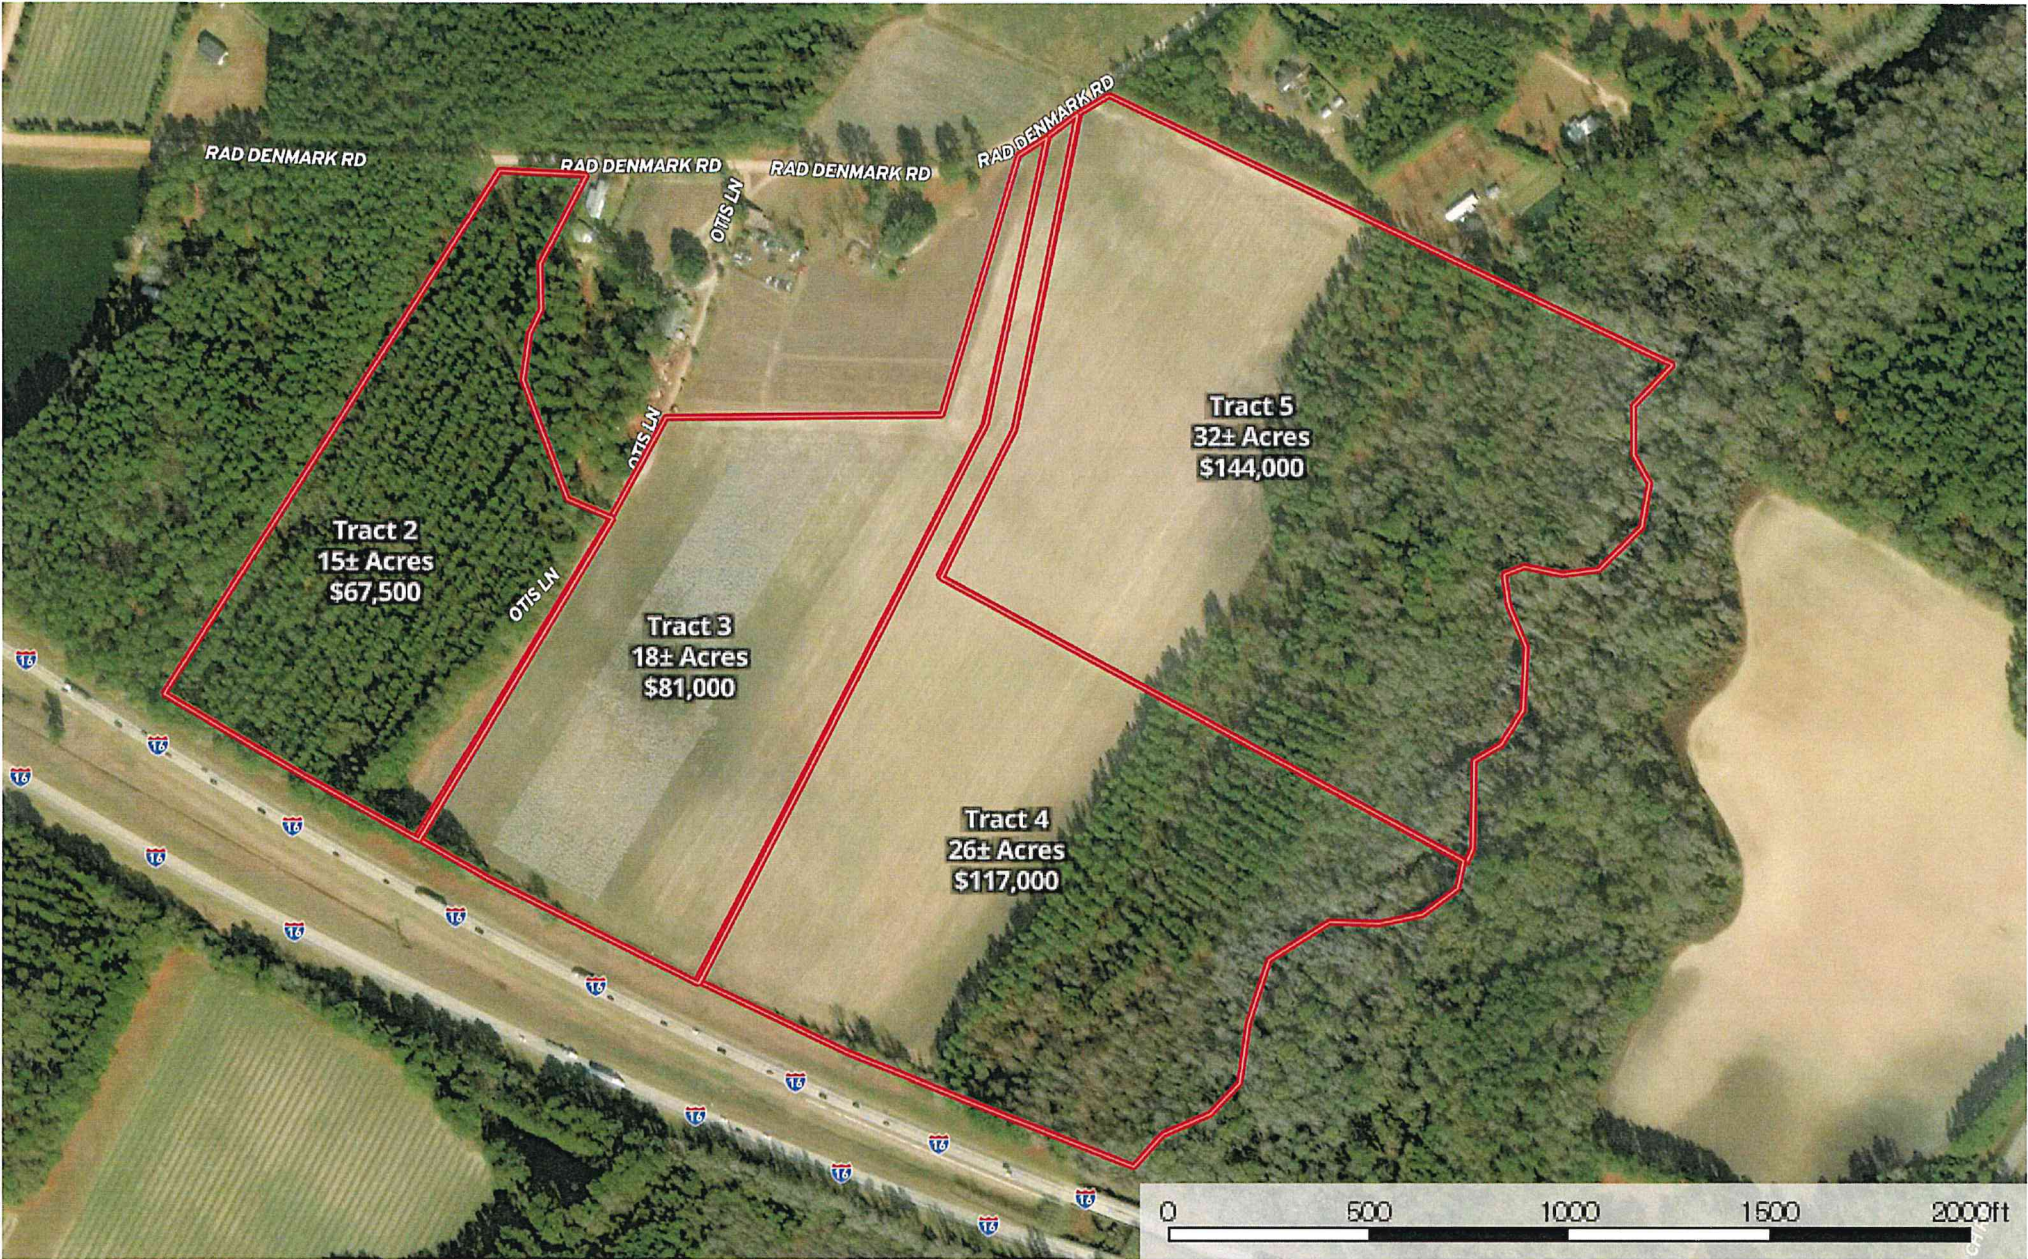

91+/- acres Rad Denmark Rd. - Tracts 2-5

Bulloch County, Georgia, 91 AC +/-

 Boundary