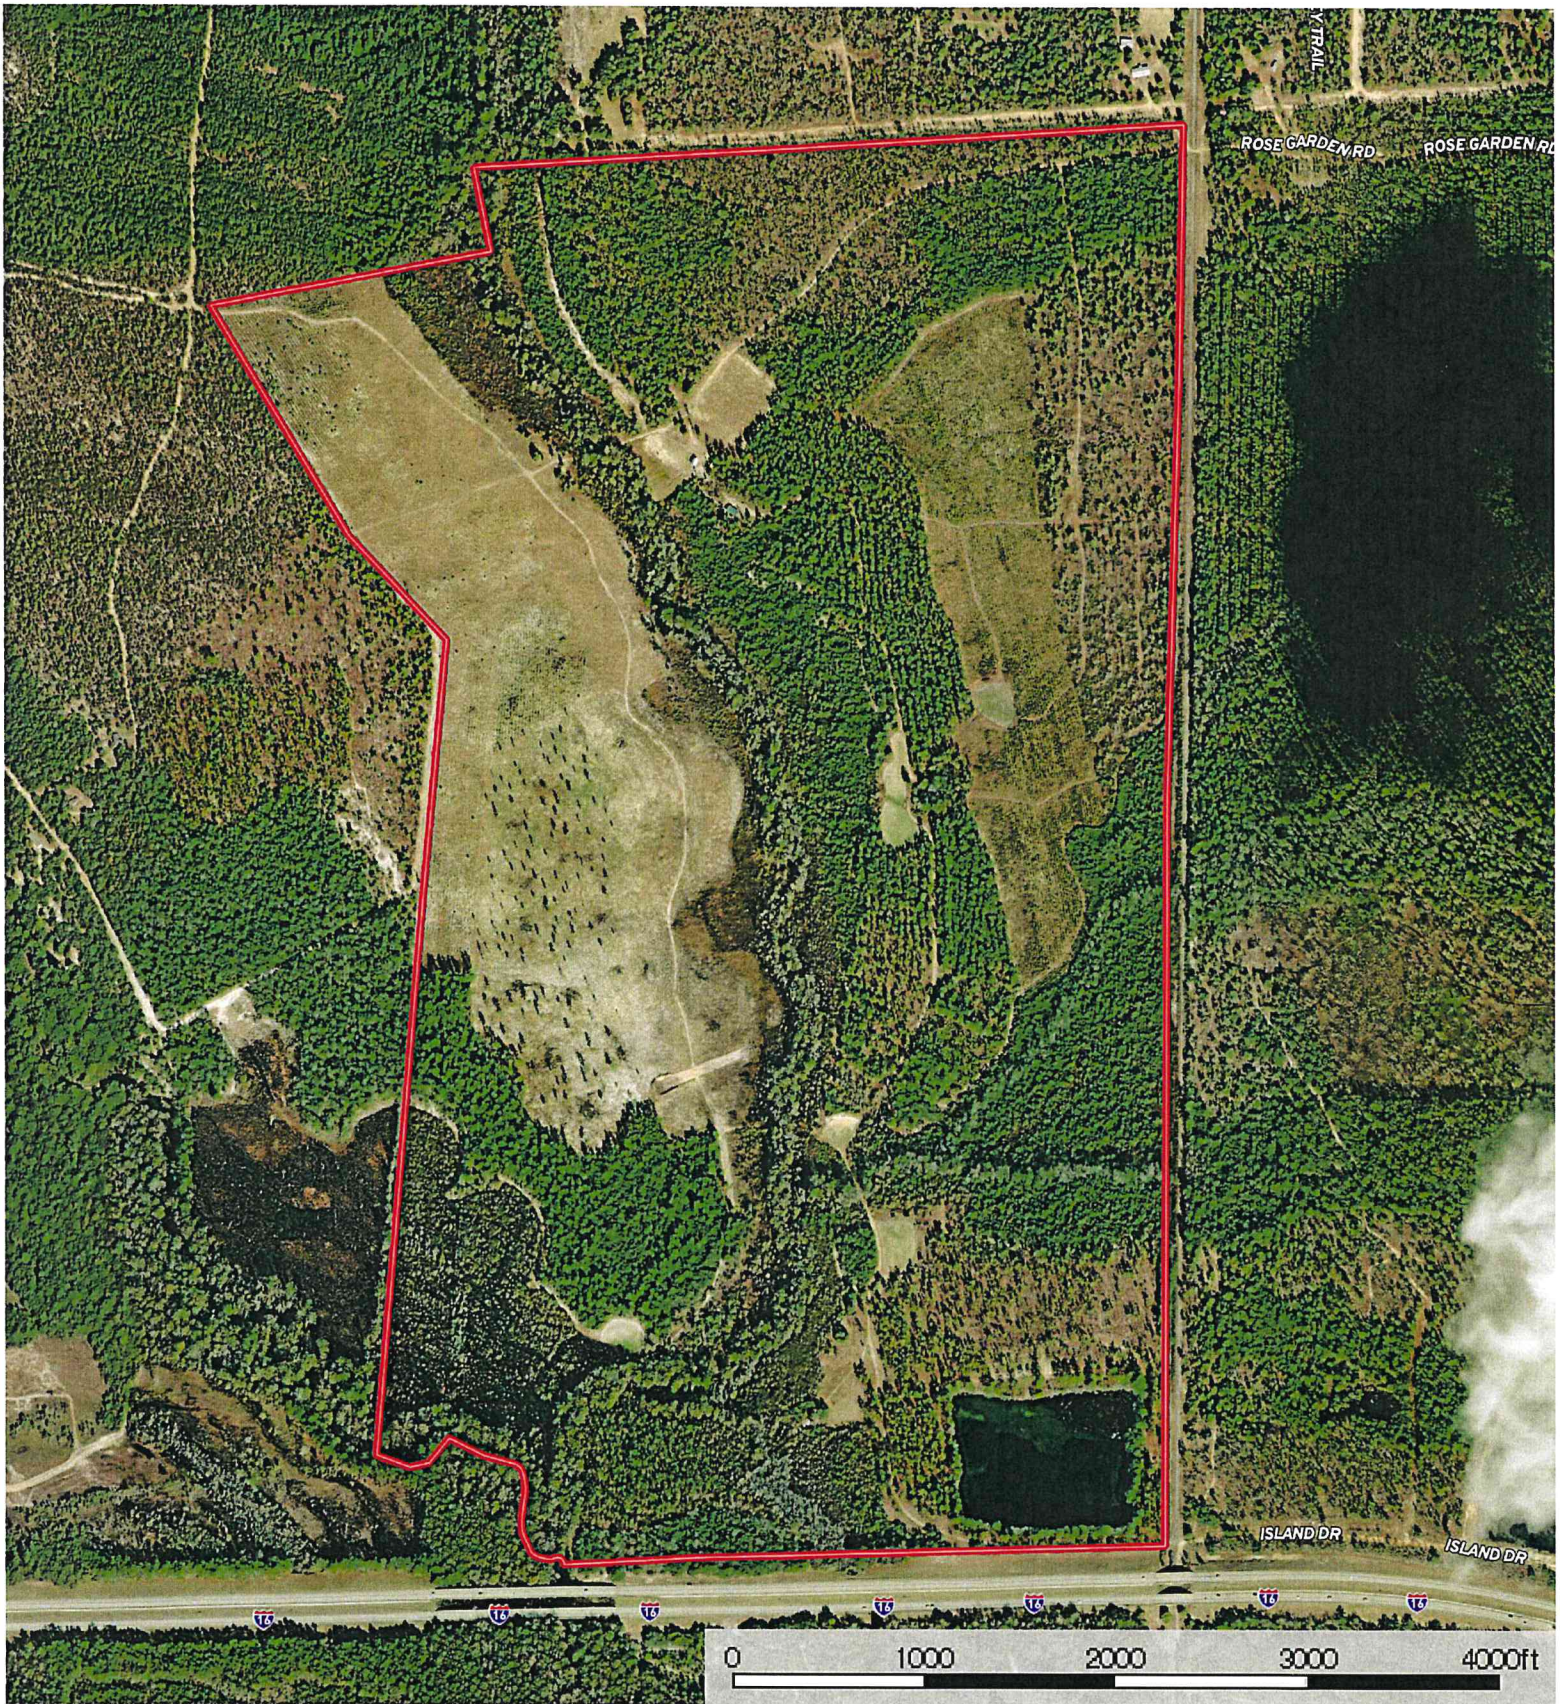

491+/- acres Rose Garden Rd. & I-16  
Emanuel County, Georgia, AC +/-

PLANTATION PROPERTIES  
&  
LAND INVESTMENTS, LLC

 Boundary

Jason Williams

P: 912-764-LAND(5263) or 1-833-GOT-LAND (468-5263)

[info@landandrivers.com](mailto:info@landandrivers.com) | [LandandRivers.com](http://LandandRivers.com)