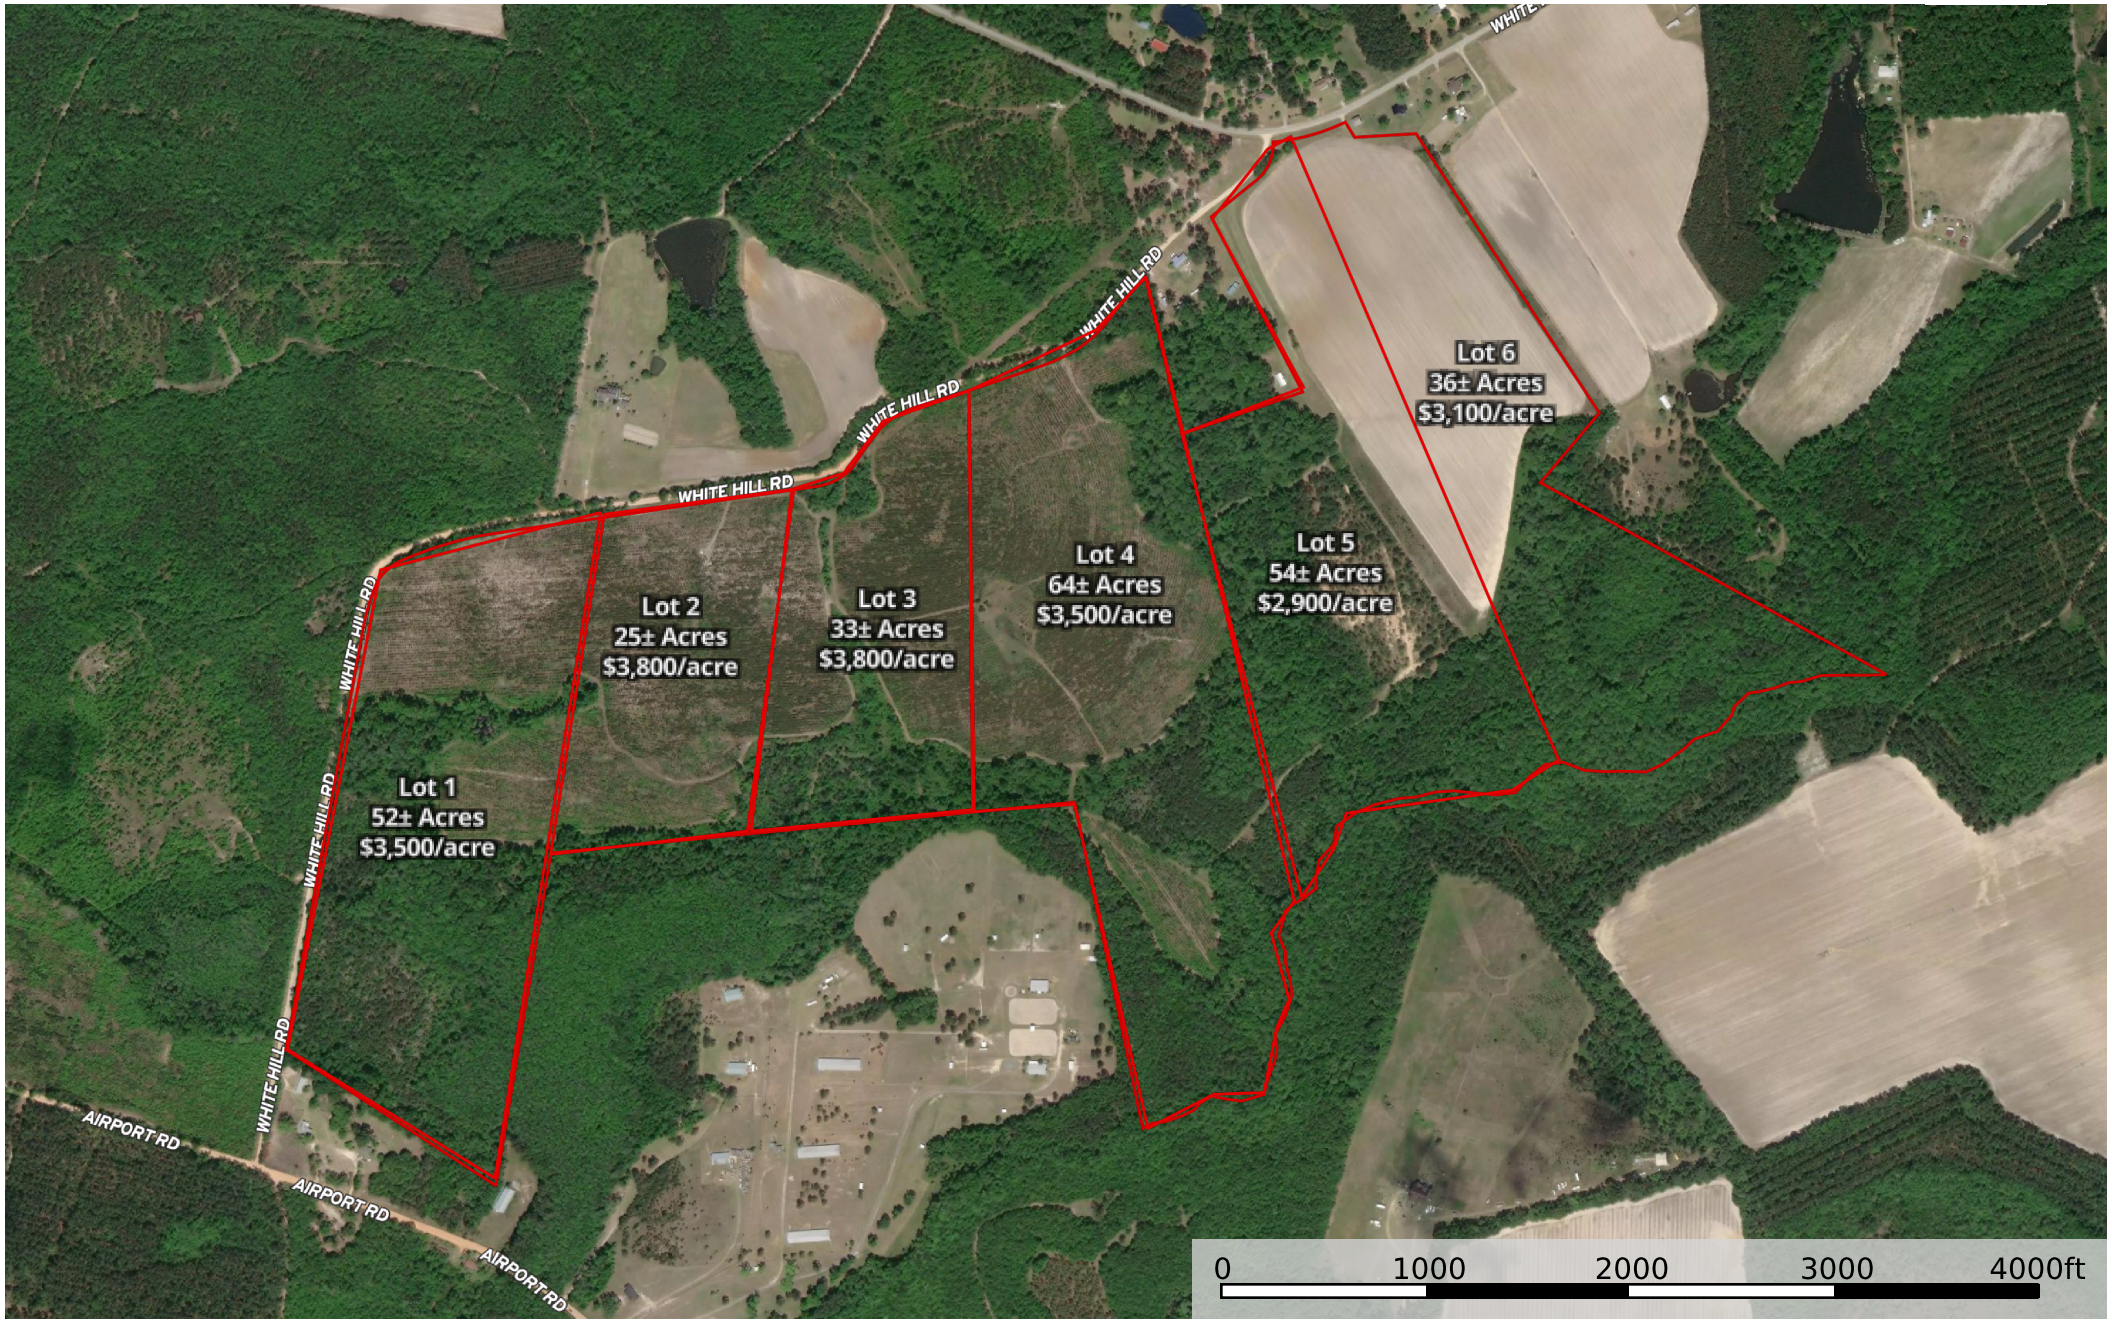

# Whitehill Rd. - Divided with prices

Screven County, Georgia, 264.41 AC +/-

 Boundary  Boundary