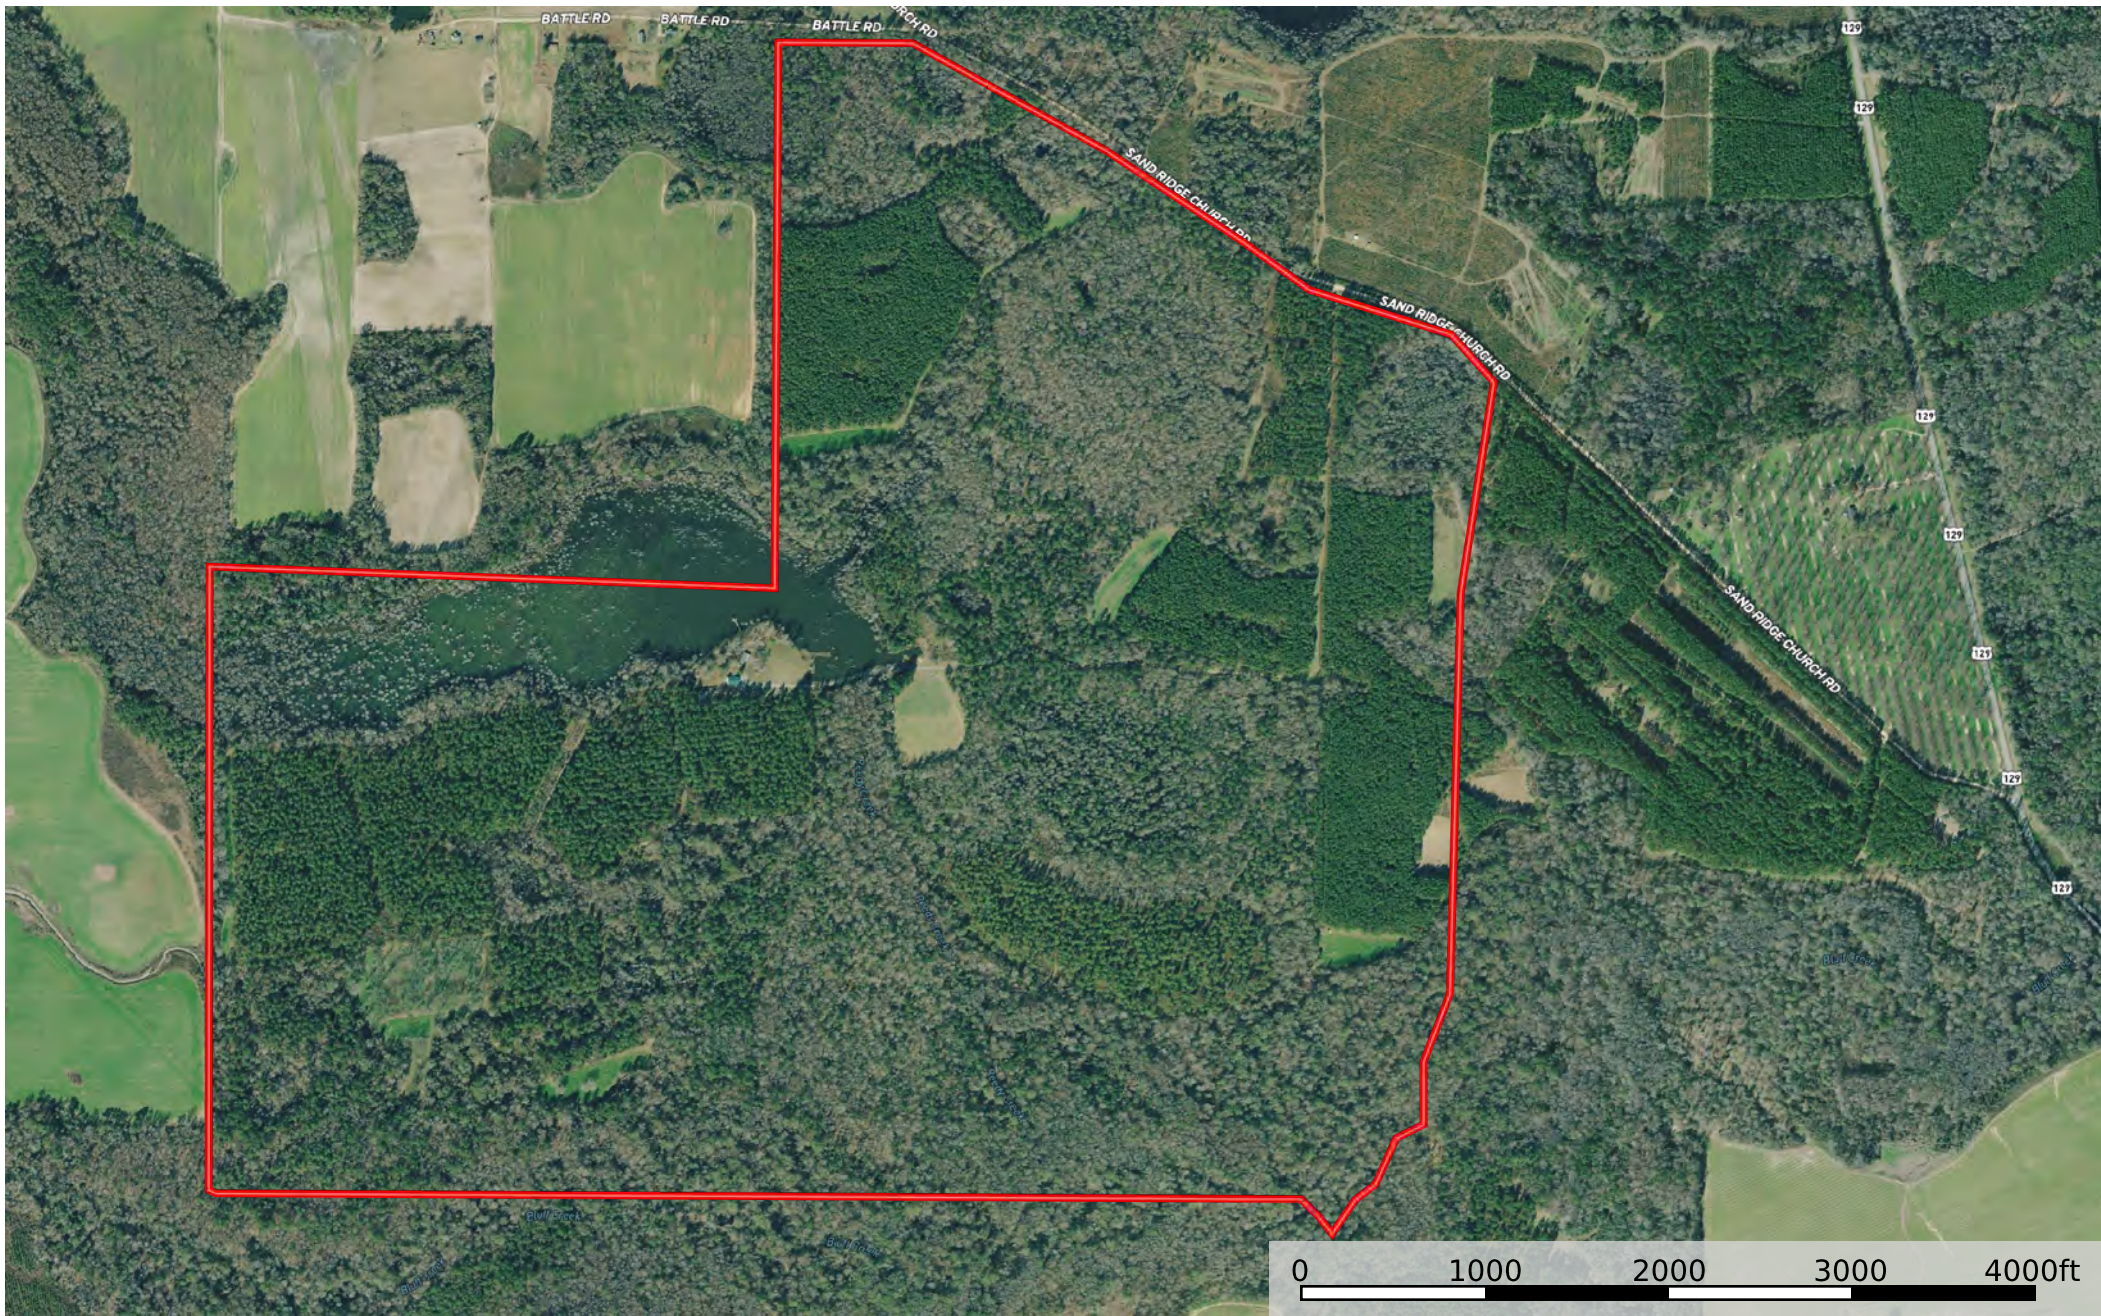

# Reedy Creek Lodge

Pulaski County, Georgia, AC +/-

 Boundary