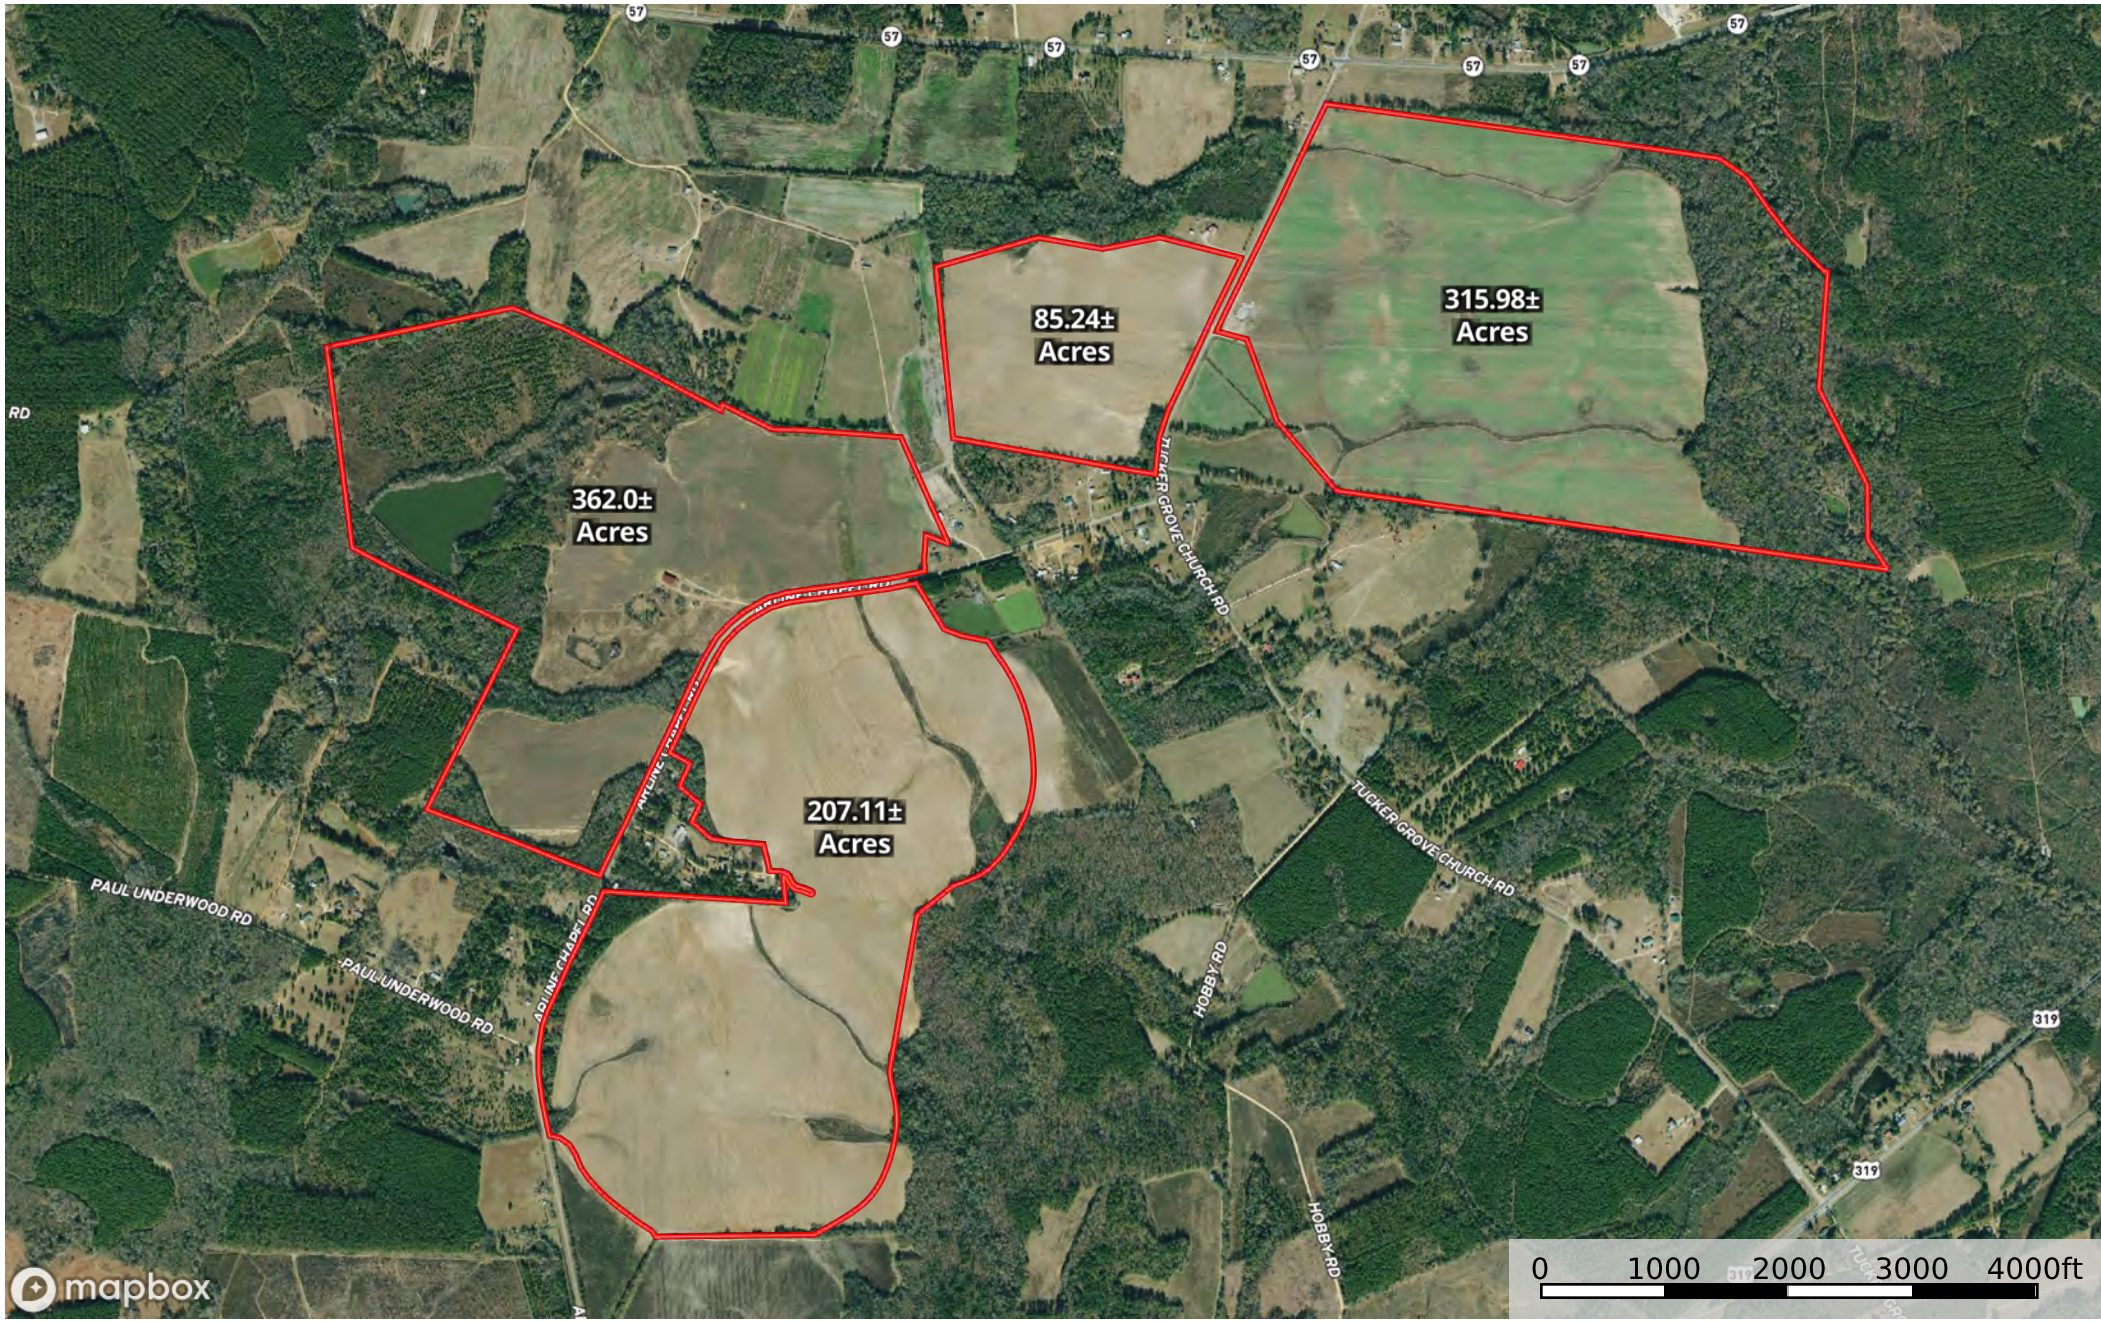

# Norfolk Farm - 970+/- acs Arline Chapel Rd. & Tucker

Johnson County, Georgia, AC +/-

Boundary