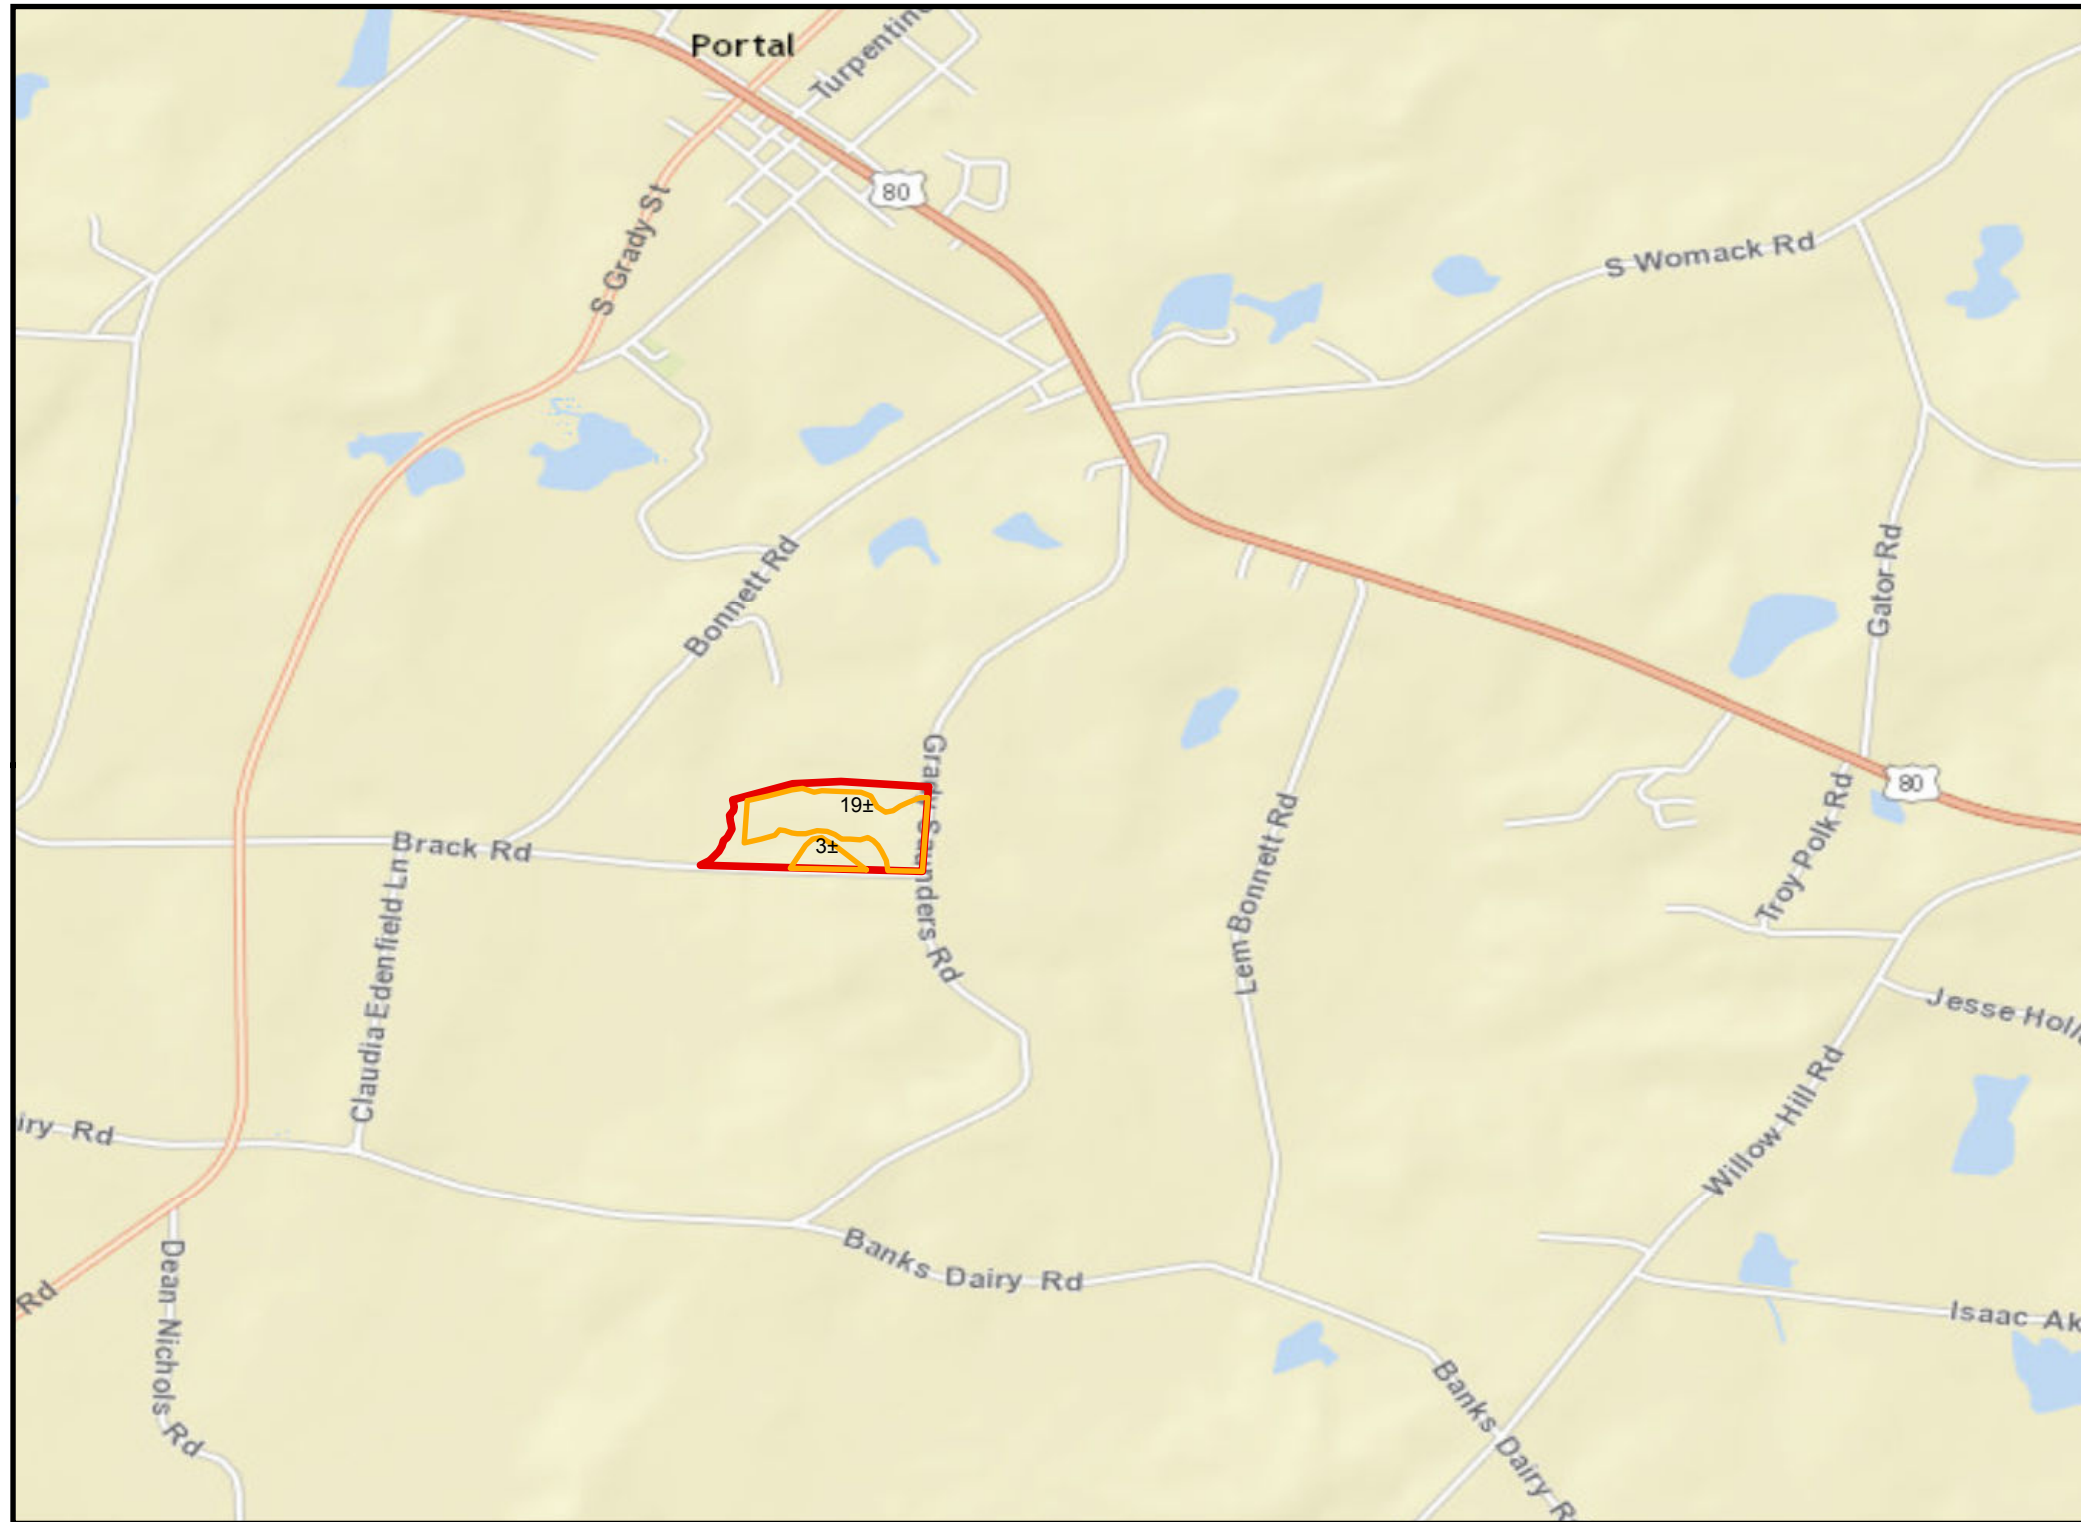

**Roberts Farm
Tract C
40± Acres
Bulloch Co, Ga**

Legend

- TC_Fields
- Tract C

**PLANTATION PROPERTIES
&
LAND INVESTMENTS, LLC**

1207 Merchants Way, Suite 101 | Statesboro, GA 30458
912.764.LAND (5263) | 706.726.5638